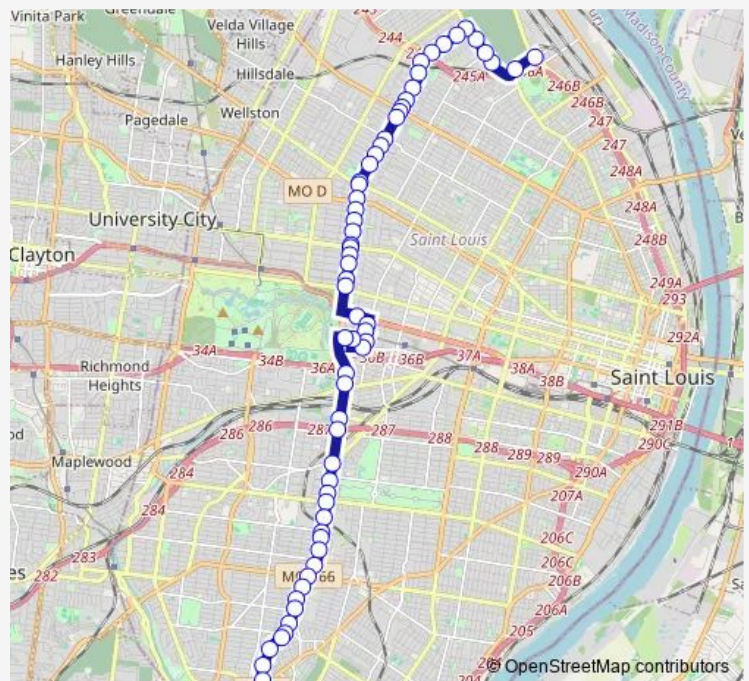

# Bus 95 Kingshighway

[Go to website](#)

**Direction**  
 North Broadway Transit Center — Gravois-Hampton Transit Center

66 stops

[Open route schedule](#)

- North Broadway Transit Center
- Taylor @ I-70 Overpass Sb
- West Florissant @ I-70 Exit 245b Nb
- West Florissant @ Shreve Nb
- West Florissant @ Euclid Nb
- Kingshighway @ West Florissant Sb
- Kingshighway @ Harney Sb
- Kingshighway @ Thekla Sb
- Kingshighway @ Lillian Sb
- Kingshighway @ Bircher Sb
- Kingshighway @ Penrose Sb
- Kingshighway @ Brown Sb
- Kingshighway @ Margeretta Sb
- Kingshighway @ Natural Bridge Sb
- Kingshighway @ Natural Bridge Sb
- Kingshighway @ Lexington Sb
- Kingshighway @ ST. Louis Sb
- Kingshighway @ Maffitt Sb
- Kingshighway @ Highland Sb
- Kingshighway @ Lotus Sb
- Kingshighway @ DR ML King Sb

**Route schedule**

North Broadway Transit Center — Gravois-Hampton Transit Center

Monday	04:18-00:11 <sup>+1</sup>
Tuesday	04:18-00:11 <sup>+1</sup>
Wednesday	04:18-00:11 <sup>+1</sup>
Thursday	04:18-00:11 <sup>+1</sup>
Friday	04:18-00:11 <sup>+1</sup>
Saturday	04:08-00:09 <sup>+1</sup>
Sunday	04:08-00:09 <sup>+1</sup>

**Route info**

Direction: North Broadway Transit Center

Stops: 66

Trip Duration: 0 hour 49 min

95 — Kingshighway

Kingshighway @ DR ML King Sb

Kingshighway @ Page Sb

Kingshighway @ Vernon Sb

Kingshighway @ Cabanne Sb

Kingshighway @ Hodiamont Right OF WAY Sb

Kingshighway @ Delmar Sb

Kingshighway @ Delmar Sb

Kingshighway @ Mcpherson Sb

Kingshighway @ Waterman Sb

Kingshighway @ Maryland Sb

Kingshighway @ Lindell Sb