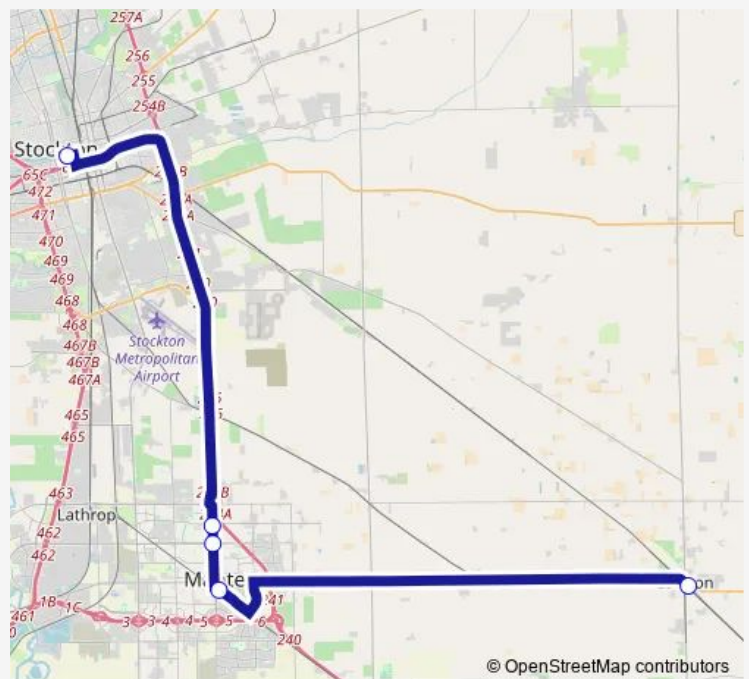

Main & Louise FS Southbound

Manteca Transit Center

Escalon Park N Ride & Main Street

Route schedule

Downtown Transit Center Weber Ave — Escalon Park N Ride & Main Street

Monday 07:15-16:15

Tuesday 07:15-16:15

Wednesday 07:15-16:15

Thursday 07:15-16:15

Friday 07:15-16:15

Saturday —

Sunday —

Route info

Direction: Downtown Transit Center Weber Ave

Stops: 5

Trip Duration: 1 hour 0 min

Direction

Escalon Park N Ride & Main Street — Downtown Transit Center Weber Ave

5 stops

[Open route schedule](#)

Escalon Park N Ride & Main Street

Manteca Transit Center

Main & Louise NS Northbound

Main & Northgate NS Northbound

Downtown Transit Center Weber Ave

Route schedule

Escalon Park N Ride & Main Street — Downtown Transit Center Weber Ave

Monday	08:25-17:25
Tuesday	08:25-17:25
Wednesday	08:25-17:25
Thursday	08:25-17:25
Friday	08:25-17:25
Saturday	—
Sunday	—