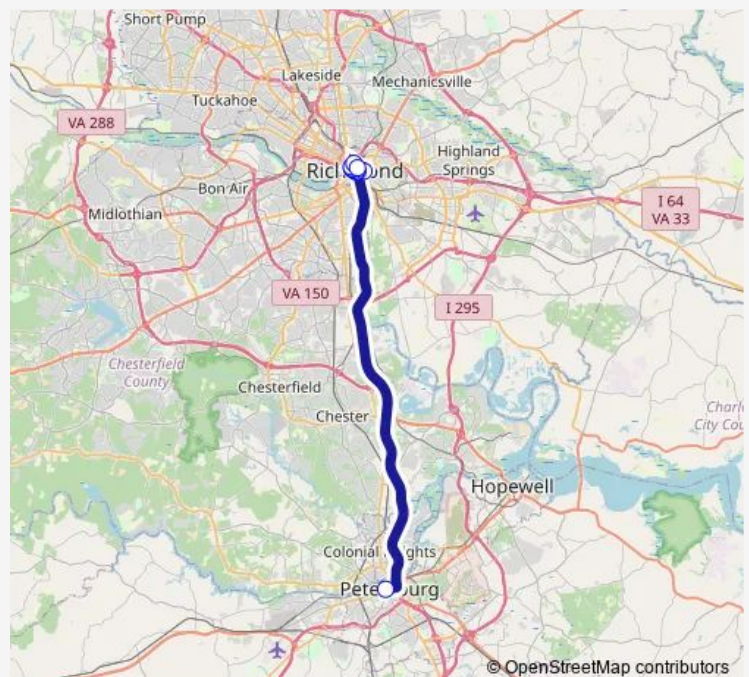

### Direction

Petersburg Transit Center — Broad + 11th

10 stops

[Open route schedule](#)

Petersburg Transit Center

17th + Marshall

14th + Franklin

Main + 13th

### Route schedule

Petersburg Transit Center — Broad + 11th

Monday 06:30-17:30

Tuesday 06:30-17:30

Wednesday 06:30-17:30

Thursday 06:30-17:30

Friday 06:30-17:30

Saturday —

### Route info

Direction: Petersburg Transit Center

Stops: 10

Trip Duration: 0 hour 50 min

95 — x Richmond/Petersburg Express

**Direction**

14th + Franklin — Petersburg Transit Center

10 stops

Thursday 05:30-16:30

Friday 05:30-16:30

Saturday —

Sunday —

**Route info**

Direction: 14th + Franklin

Stops: 10

Trip Duration: 0 hour 50 min