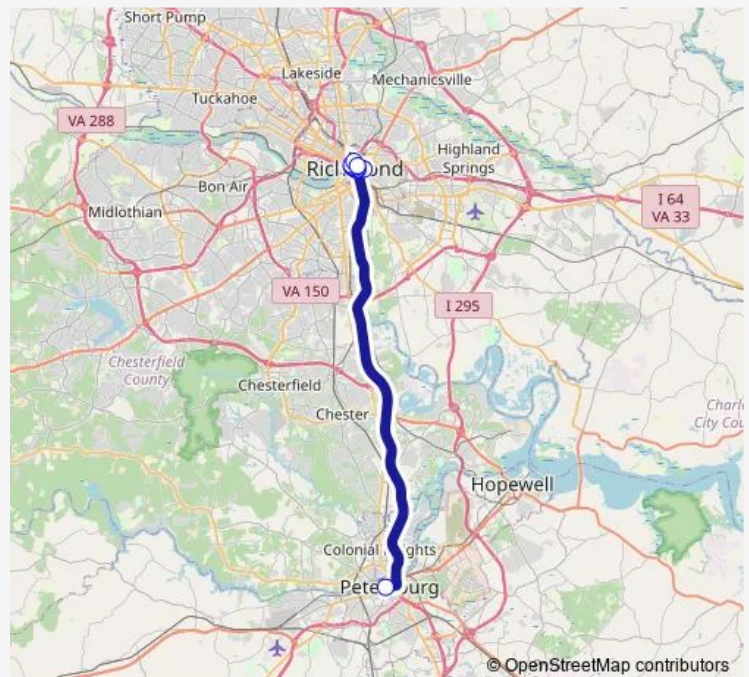

### Direction

Petersburg Transit Center — Broad + 11th

10 stops

[Open route schedule](#)

Petersburg Transit Center

17th + Marshall

14th + Franklin

Main + 13th

### Route schedule

Petersburg Transit Center — Broad + 11th

Monday 06:30-17:30

Tuesday 06:30-17:30

Wednesday 06:30-17:30

Thursday 06:30-17:30

Friday 06:30-17:30

Saturday —

### Route info

Direction: Petersburg Transit Center

Stops: 10

Trip Duration: 0 hour 50 min

95 — x Richmond/Petersburg Express

**Direction**

14th + Franklin — Petersburg Transit Center

10 stops

Thursday 05:30-16:30

Friday 05:30-16:30

Saturday —

Sunday —

**Route info**

Direction: 14th + Franklin

Stops: 10

Trip Duration: 0 hour 50 min