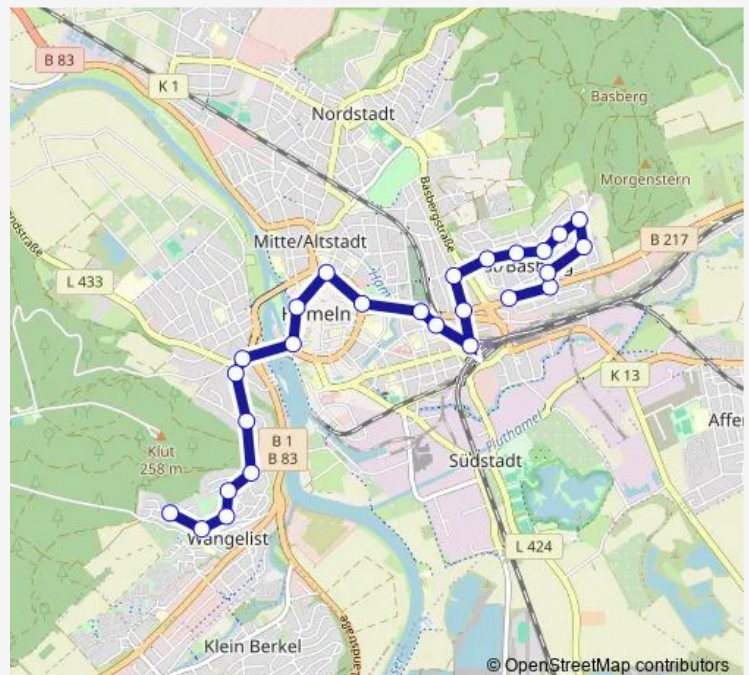

Direction

Fuchsbau — Vogelbeerweg

18 stops

[Open route schedule](#)

Fuchsbau

Jägerpfad

Riepenstraße

Liegnitzer Straße

Monday 18:51-20:51

Tuesday 18:51-20:51

Wednesday 18:51-20:51

Thursday 18:51-20:51

Friday 18:51-20:51

Saturday 07:51-20:51

Sunday 13:51-20:51

Route info

Direction: Fuchsbau

Stops: 18

Trip Duration: 0 hour 26 min

Direction

Vogelbeerweg — Fuchsbau

26 stops

[Open route schedule](#)

Vogelbeerweg

Route schedule

Vogelbeerweg — Fuchsbau

Monday 18:32-20:32

Tuesday 18:32-20:32

Wednesday 18:32-20:32

Thursday 18:32-20:32

Friday 18:32-20:32

Saturday 07:32-20:17