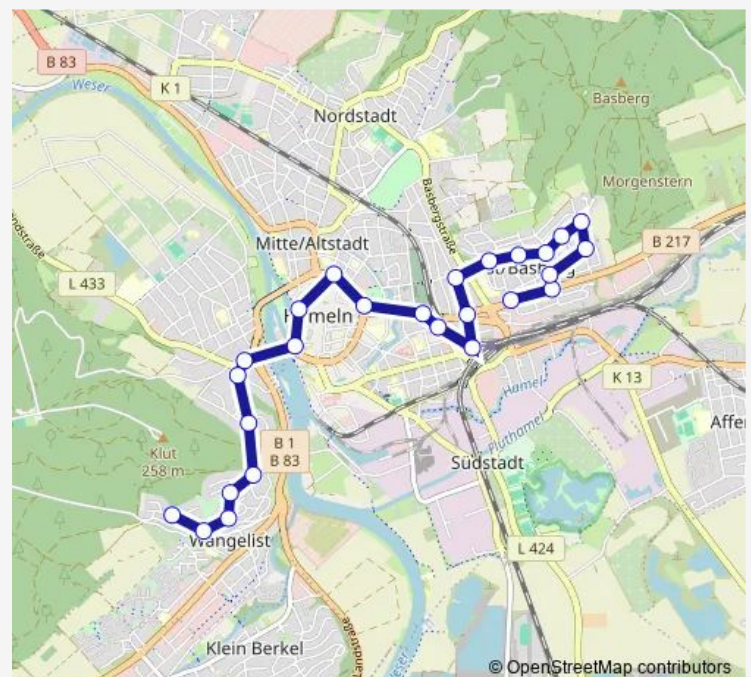

### Route schedule

Vogelbeerweg — Fuchsbau

Monday —

Tuesday 07:32-20:17

Wednesday —

Thursday —

Friday —

Saturday —

### Route info

Direction: Vogelbeerweg

Stops: 26

Trip Duration: 0 hour 33 min

■ 95

Tilsiter Straße

Memeler Straße

Liegnitzer Straße