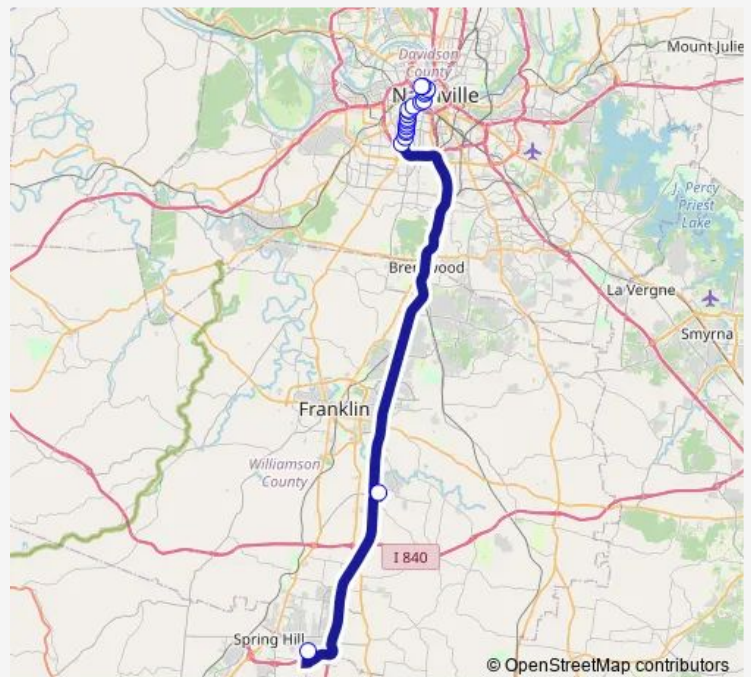

**Bus 95 Spring Hill - Franklin**

[Go to website](#)

**Direction**  
 Spring Hill Kroger Park AND Ride — 7TH & Harrsion Nb  
 21 stops  
[Open route schedule](#)

- Spring Hill Kroger Park AND Ride
- Williamson CO AG Expo Park AND Ride
- 21st AVE S & Woodlawn DR Nb
- 21st AVE S & Blair Blvd Nb
- 21st AVE S & Fairfax AVE Nb
- 21st AVE S & Acklen AVE Nb
- 21st AVE S & Childrens WAY Nb
- 21st AVE S & Pierce AVE Nb
- 21st AVE S & Medical Center DR Nb
- 21st AVE S & Edgehill AVE Nb
- 21st AVE S & Grand AVE Nb
- 20th AVE S & Broadway AVE Nb
- 20th AVE S & West END AVE Nb
- West END AVE & 17th AVE S Eb
- Broadway AVE & 12th AVE Eb
- Broadway & 10th AVE Eb
- Union ST & 7TH AVE N Eb
- 6TH AVE N & Deaderick ST Nb
- Central 4TH AVE - BAY 14
- James Robertson Pkwy & 6TH AVE N Wb
- 7TH & Harrsion Nb

**Route schedule**

Spring Hill Kroger Park AND Ride — 7TH & Harrsion Nb

Monday	05:45-06:37
Tuesday	05:45-06:37
Wednesday	05:45-06:37
Thursday	05:45-06:37
Friday	05:45-06:37
Saturday	—
Sunday	—

**Route info**

Direction: Spring Hill Kroger Park AND Ride  
 Stops: 21  
 Trip Duration: 1 hour 28 min

95 — Spring Hill - Franklin

**Direction**

7TH &amp; Harrsion Nb — Spring Hill Kroger Park AND Ride

21 stops

[Open route schedule](#)

## Route schedule

7TH &amp; Harrsion Nb — Spring Hill Kroger Park AND Ride

Monday 15:30-16:48

Tuesday 15:30-16:48

Wednesday 15:30-16:48

Thursday 15:30-16:48

Friday 15:30-16:48

Saturday —