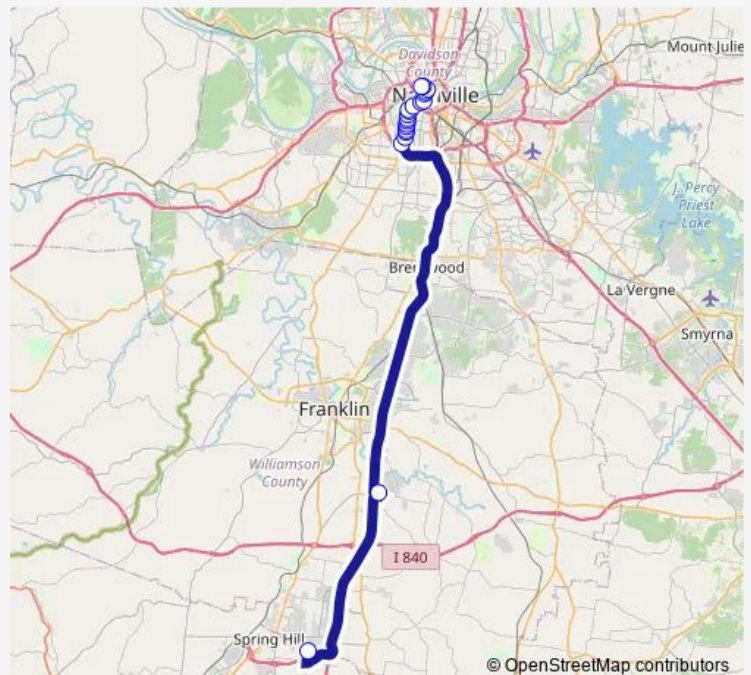

21st AVE S & Woodlawn DR Nb

21st AVE S & Blair Blvd Nb

21st AVE S & Fairfax AVE Nb

21st AVE S & Acklen AVE Nb

21st AVE S & Childrens WAY Nb

21st AVE S & Pierce AVE Nb

21st AVE S & Medical Center DR Nb

21st AVE S & Edgehill AVE Nb

Central 4TH AVE - BAY 14

James Robertson Pkwy & 6TH AVE N Wb

7TH & Harrsion Nb

Route schedule

Spring Hill Kroger Park AND Ride — 7TH & Harrsion Nb

Monday 05:45-06:37

Tuesday 05:45-06:37

Wednesday 05:45-06:37

Thursday 05:45-06:37

Friday 05:45-06:37

Saturday —

Sunday —

Route info

Direction: Spring Hill Kroger Park AND Ride

Stops: 21

Trip Duration: 1 hour 28 min

95 — Spring Hill - Franklin

Direction

7TH & Harrsion Nb — Spring Hill Kroger Park AND Ride

21 stops

[Open route schedule](#)

7TH & Harrsion Nb

Harrison ST & 5TH AVE Eb

Central 4TH AVE - BAY 14