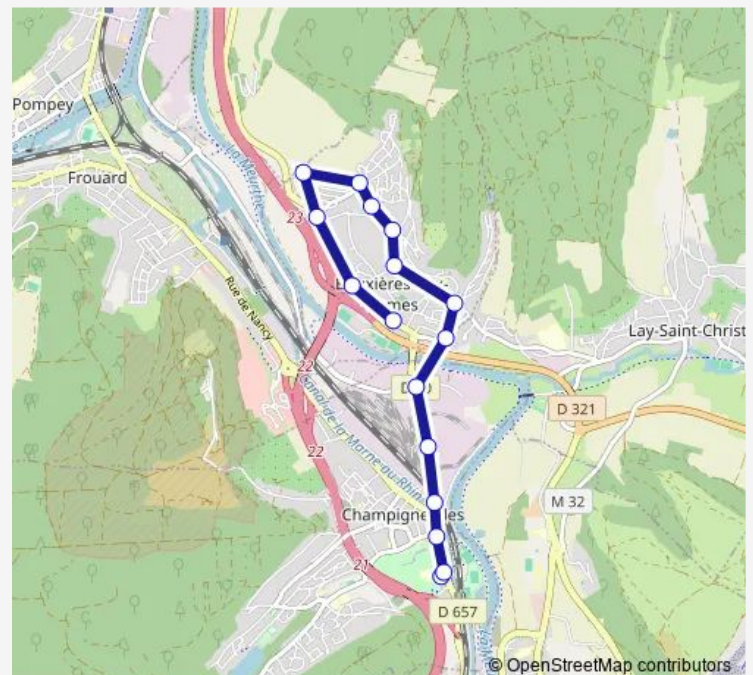

Philippe Martin

Gare de Champigneulles

Brasserie

Parc Logistique

Téméraire

Clairjoie

Lavoir

Saint Antoine

Monday 15:40-17:40

Tuesday 15:40-17:40

Wednesday 12:10

Thursday 15:40-17:40

Friday 15:40-17:40

Saturday —

Sunday —

Route info

Direction: Collège de Champigneulles

Stops: 16

Trip Duration: 0 hour 18 min

Direction

Téméraire — Collège de Champigneulles

15 stops

[Open route schedule](#)

Téméraire

Monday 07:30-08:30

Tuesday 07:30-08:30

Wednesday 07:30-08:30

Thursday 07:30-08:30

Friday 07:30-08:30

Saturday —

Sunday —

Route info