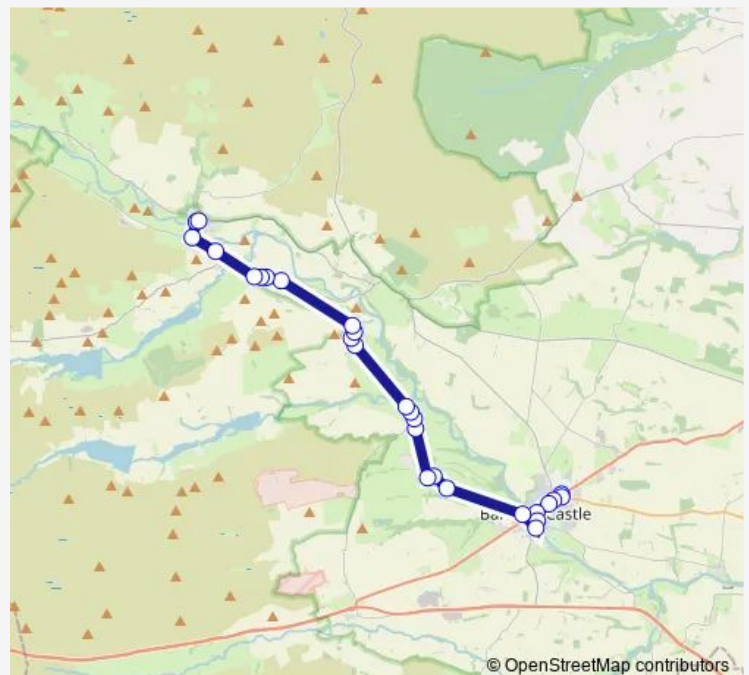

Thursday 09:18-19:20

Friday 09:18-19:20

Saturday 09:18-15:43

Sunday —

Route info

Direction: Horsemarket

Stops: 21

Trip Duration: 0 hour 30 min

© OpenStreetMap contributors

95 — Barnard Castle - Middleton-in-Teesdale

BusMaps

Direction

Teesdale School bus park — Horsemarket

27 stops

[Open route schedule](#)

Teesdale School bus park