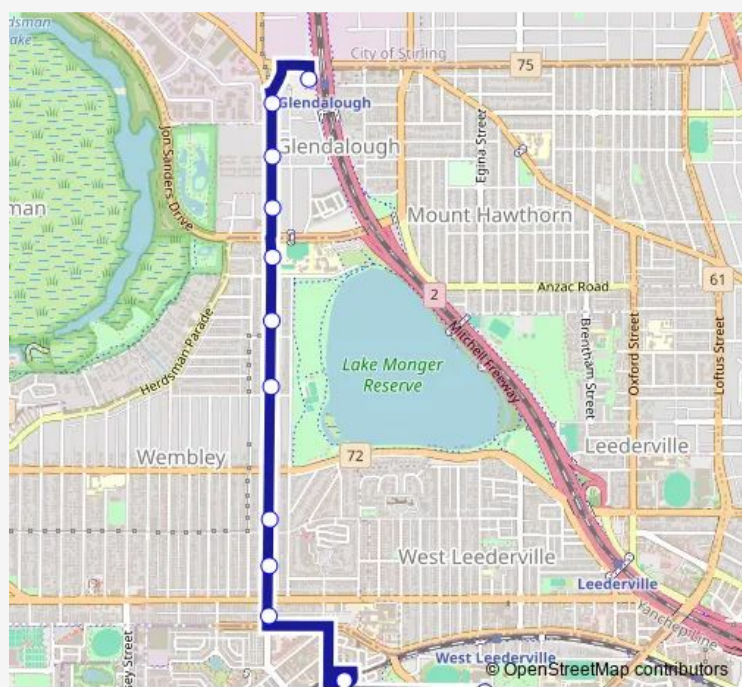

Direction
 Glendalough Stn Stand 2 — Roberts Rd Bob Hawke College Stand 1

12 stops

[Open route schedule](#)

- Glendalough Stn Stand 2
- Harborne St Before Parkland Rd
- Harborne St Before Leeder St
- Harborne St Before Powis St
- Harborne St Before Dodd St
- Harborne St Before Rason St
- Harborne St Before Wise St
- Harborne St Before Ruislip St
- Harborne St Before Cambridge St
- Harborne St Before Salvado Rd
- Subiaco Square Rd Subiaco Stn
- Roberts Rd Bob Hawke College Stand 1

Route schedule
 Glendalough Stn Stand 2 — Roberts Rd Bob Hawke College Stand 1

Monday	08:05-08:15
Tuesday	08:05-08:15
Wednesday	08:05-08:15
Thursday	08:05-08:15
Friday	08:05-08:15
Saturday	—
Sunday	—

Route info

Direction: Glendalough Stn Stand 2

Stops: 12

Trip Duration: 0 hour 26 min

Direction

Subiaco Square Rd Subiaco Stn — Glendalough Stn Stand 6

13 stops

[Open route schedule](#)

Subiaco Square Rd Subiaco Stn

Roberts Rd Bob Hawke College Stand 1

Railway Pde West Leederville Stn

Harborne St After Salvado Rd

Harborne St After Cambridge St

Harborne St After Ruislip St

Harborne St After Scaddan St

Harborne St After Rason St