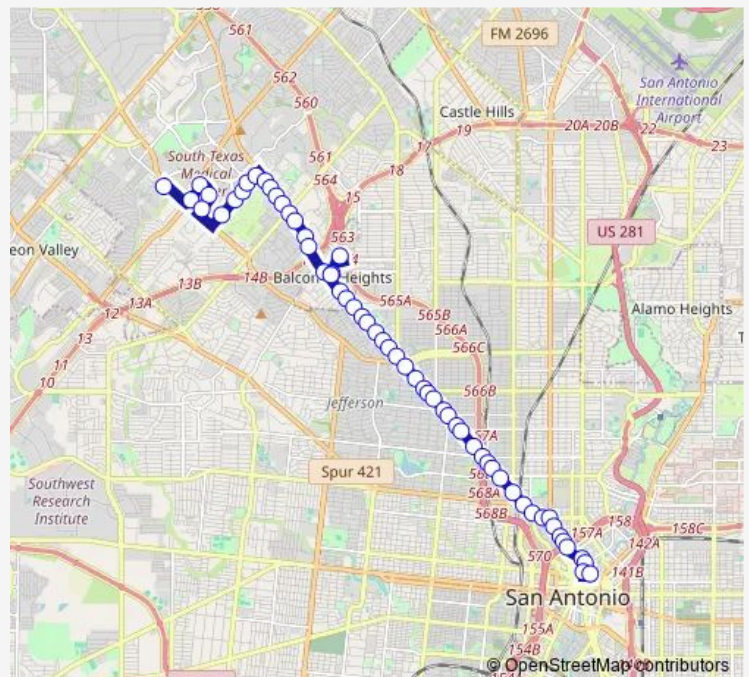

Fredericksburg RD. & Lakeridge

Fredericksburg RD. & Woodlake

Fredericksburg RD. Opp. Wonderland Mall

Crossroads Blvd OPP Wonderland Mall

Crossroads Park & Ride

Route schedule

Stmc Transit Center — Navarro & Martin

Monday 04:20-21:46

Tuesday 04:20-21:46

Wednesday 04:20-21:46

Thursday 04:20-21:46

Friday 04:20-21:46

Saturday 04:19-22:09

Sunday 04:19-22:13

Route info

Direction: Stmc Transit Center

Stops: 58

Trip Duration: 0 hour 46 min

95 — Fredericksburg Road Frequent

Crossroads Blvd./Fredericksburg Rd.

Fredericksburg RD. & Glenarm

Fredericksburg RD. & Altgelt

Fredericksburg RD. IN Front OF 3939

Fredericksburg RD. & Culebra

Five Points Transfer Area - Southbound

Fredericksburg RD. & Cypress

Cypress & SAN Pedro

SAN Pedro & Warren

SAN Pedro & Euclid

SAN Pedro & Elmira

SAN Pedro & Quincy