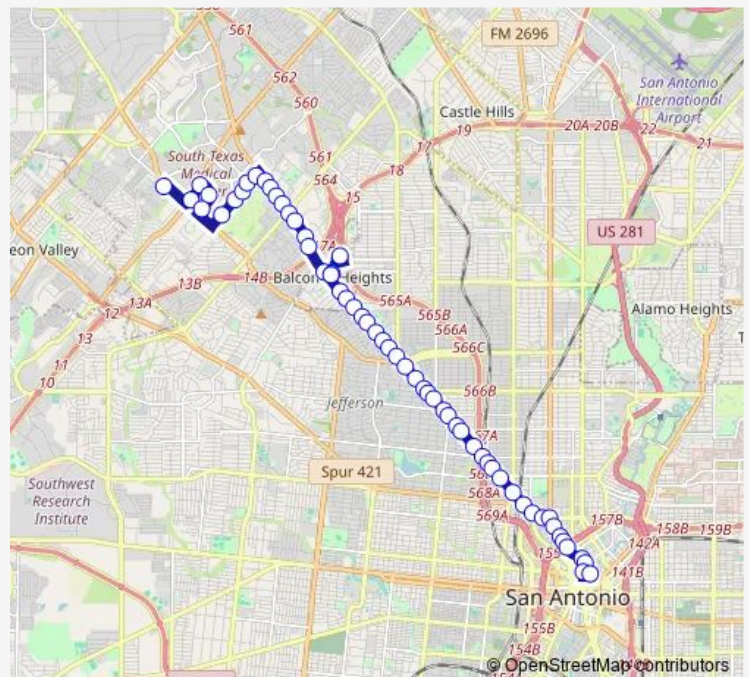

Fredericksburg RD. & Lakeridge

Fredericksburg RD. & Woodlake

Fredericksburg RD. Opp. Wonderland Mall

Crossroads Blvd OPP Wonderland Mall

Crossroads Park & Ride

Route schedule

STMC TRANSIT CENTER — Navarro & Martin

Monday 04:20-21:46

Tuesday 04:20-21:46

Wednesday 04:20-21:46

Thursday 04:20-21:46

Friday 04:20-21:46

Saturday 04:19-22:09

Sunday 04:19-22:13

Route info

Direction: STMC TRANSIT CENTER

Stops: 58

Trip Duration: 0 hour 46 min

95 — Fredericksburg Road Frequent

Crossroads Blvd./Fredericksburg Rd.

Fredericksburg RD. & Glenarm

Fredericksburg RD. & Altgelt

Fredericksburg RD. IN Front OF 3939

Fredericksburg RD. & Culebra

Five Points Transfer Area - Southbound

Fredericksburg RD. & Cypress

Cypress & SAN Pedro

SAN Pedro & Warren

SAN Pedro & Euclid

SAN Pedro & Elmira

SAN Pedro & Quincy