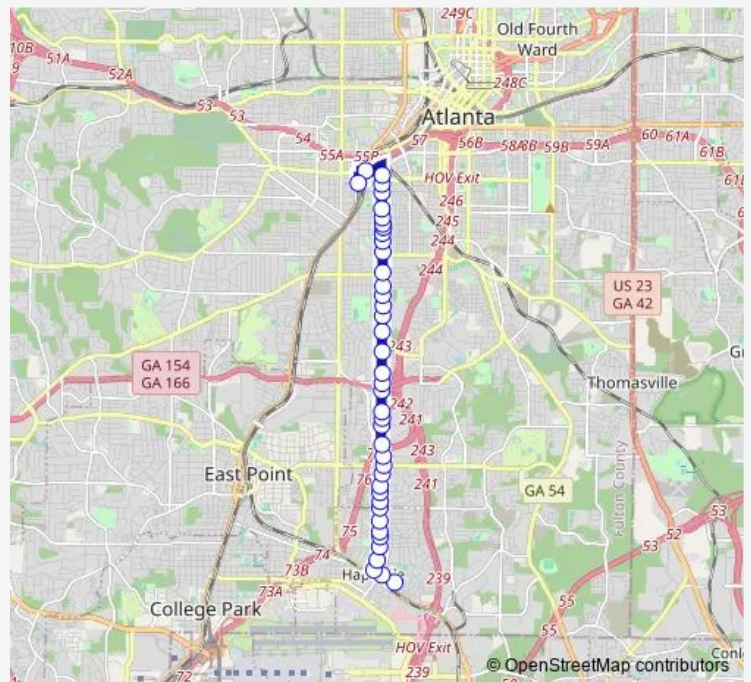

Bus 95 Metropolitan Parkway

[Go to website](#)

Direction
 KING ARNOLD ST @ CLAIRE DR — West END Station
 41 stops
[Open route schedule](#)

- KING ARNOLD ST @ CLAIRE DR
- KING ARNOLD ST @ FULTON AVE
- KING ARNOLD ST @ DOGWOOD DR
- DOGWOOD DR @ MARINA ST
- DOGWOOD DR @ NORTH AVE
- DOGWOOD DR @ LAKE DR
- DOGWOOD DR @ OAK DR
- DOGWOOD DR @ MORELAND WAY
- METROPOLITAN PKWY SW @ MT ZION RD SW
- METROPOLITAN PKWY SW @ GRAND AVE SW
- METROPOLITAN PKWY SW @ STEVE DR SW
- METROPOLITAN PKWY @ OLD JONESBORO RD
- METROPOLITAN PKWY SW @ CLEVELAND AVE S
- METROPOLITAN PKWY SW @ CLEVELAND AVE S
- METROPOLITAN PKWY SW @ CONNELL AVE SW
- METROPOLITAN PKWY @ PERKERSON RD
- METROPOLITAN PKWY SW @ PEGG RD SW
- METROPOLITAN PKWY SW @ 2370
- METROPOLITAN PKWY SW @ AVERY RD SW
- METROPOLITAN PKWY SW @ LANGSTON DR SW
- METROPOLITAN PKWY SW @ LAKEWOOD AVE SW

Route schedule
 KING ARNOLD ST @ CLAIRE DR — West END Station

Monday	05:13-23:43
Tuesday	05:13-23:43
Wednesday	05:13-23:43
Thursday	05:13-23:43
Friday	05:13-23:43
Saturday	05:43-23:43
Sunday	05:43-23:43

Route info
 Direction: KING ARNOLD ST @ CLAIRE DR
 Stops: 41
 Trip Duration: 0 hour 22 min

95 — Metropolitan Parkway **BusMaps**

METROPOLITAN PKWY @ SAINT JOHNS AVE S

METROPOLITAN PKWY @ FAIR DR

METROPOLITAN PKWY SW @ CASPLAN ST SW (S)

Metropolitan Pkwy SW @ Shelton AVE Sw

Metropolitan Pkwy SW @ Christman ST Sw

Metropolitan Pkwy SW @ Bronner Bros Way

Ralph D Abernathy Blvd @ Murphy Ave

West END Station

Direction

West END Station — KING ARNOLD ST @ CLAIRE DR