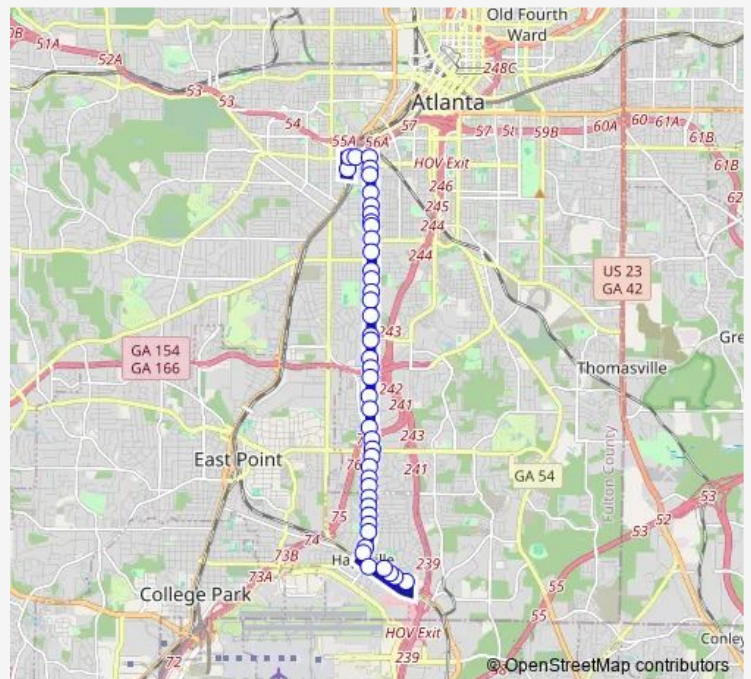

Bus 95 Metropolitan Parkway

[Go to website](#)

Direction
 King Arnold ST @ Claire Dr — West END Station
 41 stops
[Open route schedule](#)

- King Arnold ST @ Claire Dr
- King Arnold ST @ Fulton Ave
- King Arnold ST @ Dogwood Dr
- Dogwood DR @ Marina St
- Dogwood DR @ North Ave
- Dogwood DR @ Lake Dr
- Dogwood DR @ OAK Dr
- Dogwood DR @ Moreland Way
- Metropolitan Pkwy SW @ MT Zion RD Sw
- Metropolitan Pkwy SW @ Grand AVE Sw
- Metropolitan Pkwy SW @ Steve DR Sw
- Metropolitan Pkwy @ OLD Jonesboro Rd
- Metropolitan Pkwy SW @ Cleveland AVE S
- Metropolitan Pkwy SW @ Cleveland AVE S
- Metropolitan Pkwy SW @ Connell AVE Sw
- Metropolitan Pkwy @ Perkerson Rd
- Metropolitan Pkwy SW @ Pegg RD Sw
- Metropolitan Pkwy SW @ 2370
- Metropolitan Pkwy SW @ Avery RD Sw
- Metropolitan Pkwy SW @ Langston DR Sw
- Metropolitan Pkwy SW @ Lakewood AVE Sw

Route schedule
 King Arnold ST @ Claire Dr — West END Station

Monday	05:13-23:43
Tuesday	05:13-23:43
Wednesday	05:13-23:43
Thursday	05:13-23:43
Friday	05:13-23:43
Saturday	05:43-23:43
Sunday	05:43-23:43

Route info
 Direction: King Arnold ST @ Claire Dr
 Stops: 41
 Trip Duration: 0 hour 22 min

95 — Metropolitan Parkway

Metropolitan Pkwy @ Saint Johns AVE S

Metropolitan Pkwy @ Fair Dr

Metropolitan Pkwy SW @ Casplan ST SW (S)

Friday 05:45-00:20⁺¹

Saturday 06:00-00:20⁺¹

Sunday 06:00-00:20⁺¹

Route info

Direction: West END Station

Stops: 44

Trip Duration: 0 hour 33 min

Metropolitan Pkwy SW @ Perkerson RD Sw