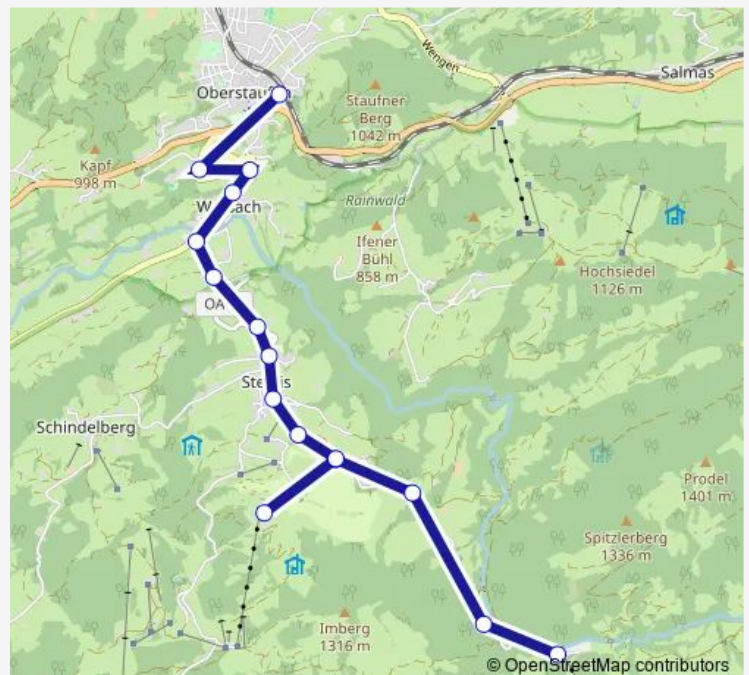

### Route schedule

Oberstaufen — Schindelberg, Ort

Monday 07:25

Tuesday 07:25

Wednesday 07:25

Thursday 07:25

Friday 07:25

Saturday 07:25

### Route info

Direction: Oberstaufen

Stops: 10

Trip Duration: 0 hour 12 min

## Direction

Hochgratbahn — Oberstaufen

16 stops

[Open route schedule](#)

Hochgratbahn

Lanzenbach

Steibis, Am Giebel

Steibis, Abzw. Hößl

## Route info

Direction: Oberstaufen

Stops: 16

Trip Duration: 0 hour 20 min