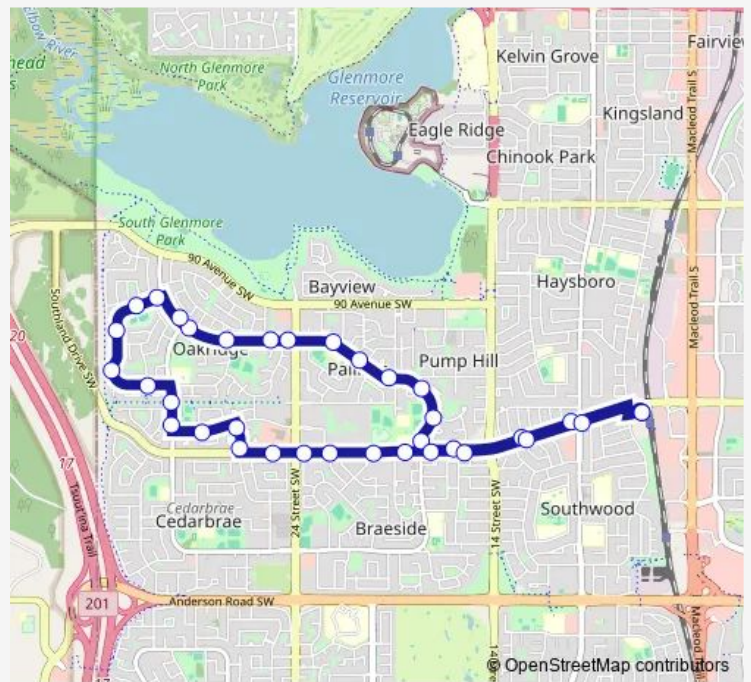

Bus 95 Palliser

[Go to website](#)

Direction
 Southland LRT Station Eb — Southland LRT Station Eb
 35 stops
[Open route schedule](#)

- Southland LRT Station Eb
- WB Southland Dr @ Elbow DR Sw
- WB Southland DR @ E. of 14 ST Sw
- WB Southland DR @ Bradbury DR Sw
- NB Palliser DR @ Southland DR Sw
- NB Palliser DR @ Pump Hill GA Sw
- WB Palliser DR @ Pump Hill PL Sw
- WB Palliser DR @ 19 ST Sw
- WB Palliser DR @ Palisprior RD Sw
- WB Palliser DR @ 22 ST Sw
- WB Palliser DR @ 24 ST Sw
- WB Palliser DR @ Oakdale PL Sw
- WB Palliser DR @ Oakwood DR Sw
- WB Palliser DR @ 29 ST Sw
- WB Palliser DR @ Oakfield DR Sw
- WB Oakwood DR @ Palliser DR Sw
- WB Oakwood DR @ Oakmount WY Sw
- SB Oakwood DR @ 93 AV Sw
- SB Oakwood DR @ Oakmount DR Sw
- EB Oakwood DR @ Oakcliffe DR Sw
- SB Oakfield DR @ S. of Oakmoor DR Sw

Route schedule
 Southland LRT Station Eb — Southland LRT Station Eb

Monday	05:02-18:20
Tuesday	05:02-18:20
Wednesday	05:02-18:20
Thursday	05:02-18:20
Friday	05:02-18:20
Saturday	—
Sunday	—

Route info
 Direction: Southland LRT Station Eb
 Stops: 35
 Trip Duration: 0 hour 30 min

■ 95 — Palliser **BusMaps**

SB Oakfield DR @ Oakridge GA Sw

EB Oakmoor DR @ Oakmoor CR Sw

SB Oakmoor WY @ Oakmoor DR Sw

SB Oakmoor WY @ Oakbury PL Sw

EB Southland DR @ E. of Oakmoor WY Sw

Oakridge Station (Eb)