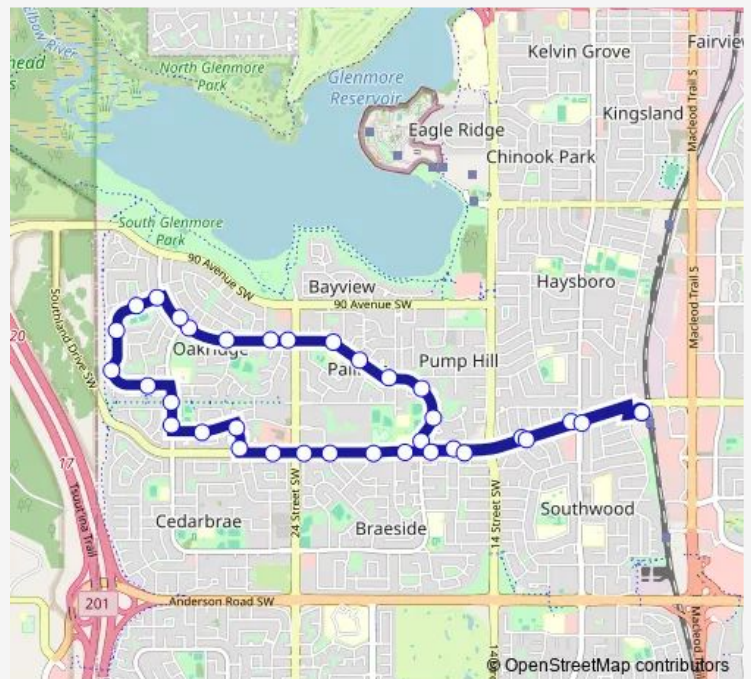

Bus 95 Palliser

[Go to website](#)

Direction
 Southland LRT Station Eb — Southland LRT Station Eb
 35 stops
[Open route schedule](#)

- Southland LRT Station Eb
- WB Southland Dr @ Elbow DR Sw
- WB Southland DR @ E. of 14 ST SW
- WB Southland DR @ Bradbury DR SW
- NB Palliser DR @ Southland DR Sw
- NB Palliser DR @ Pump Hill GA Sw
- WB Palliser DR @ Pump Hill PL Sw
- WB Palliser DR @ 19 ST Sw
- WB Palliser DR @ Palisprior RD Sw
- WB Palliser DR @ 22 ST Sw
- WB Palliser DR @ 24 ST Sw
- WB Palliser DR @ Oakdale PL Sw
- WB Palliser DR @ Oakwood DR Sw
- WB Palliser DR @ 29 ST Sw
- WB Palliser DR @ Oakfield DR Sw
- WB Oakwood DR @ Palliser DR Sw
- WB Oakwood DR @ Oakmount WY Sw
- SB Oakwood DR @ 93 AV Sw
- SB Oakwood DR @ Oakmount DR Sw
- EB Oakwood DR @ Oakcliffe DR Sw
- SB Oakfield DR @ S. of Oakmoor DR Sw

Route schedule

Southland LRT Station Eb — Southland LRT Station Eb

Monday	05:02-18:20
Tuesday	05:02-18:20
Wednesday	05:02-18:20
Thursday	05:02-18:20
Friday	05:02-18:20
Saturday	—
Sunday	—

Route info

Direction: Southland LRT Station Eb
 Stops: 35
 Trip Duration: 0 hour 30 min

■ 95 — Palliser

SB Oakfield DR @ Oakridge GA Sw

EB Oakmoor DR @ Oakmoor CR Sw

SB Oakmoor WY @ Oakmoor DR Sw

SB Oakmoor WY @ Oakbury PL Sw

EB Southland DR @ E. of Oakmoor WY Sw

Oakridge Station (Eb)

EB Southland DR @ Oakmoor DR Sw

EB Southland DR @ Brookpark BV SW

Southland Leisure Centre (EB)

EB Southland DR @ Braeside DR Sw

EB Southland DR @ Bradbury DR SW

EB Southland DR @ E. of 14 ST Sw

EB Southland DR @ Elbow DR Sw

Southland LRT Station Eb