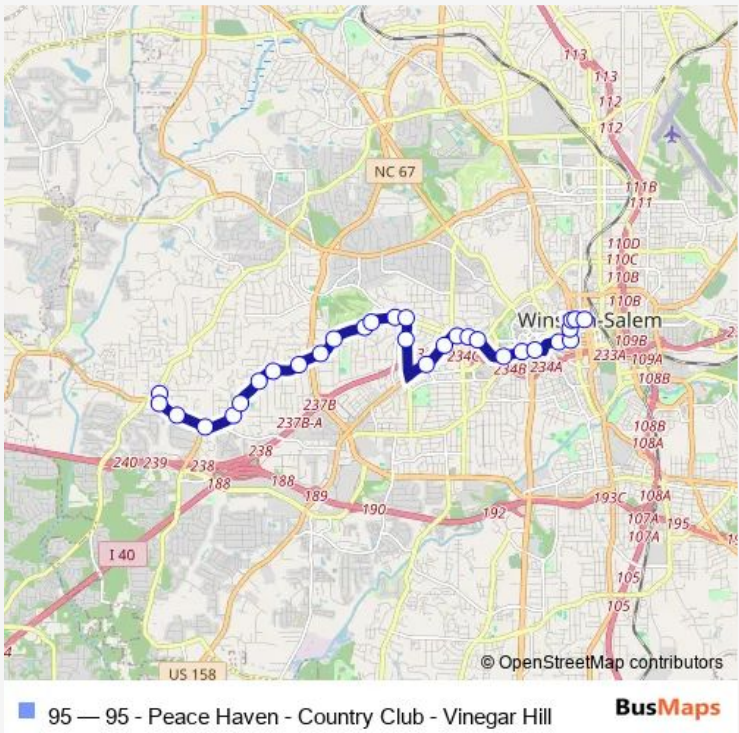

Bus 95 95 - Peace Haven - Country Club - Vinegar Hill

[Go to website](#)

**Direction**  
 Transit Center Bay B1 — Vinegar Hill Road & Briarhurst Road  
 30 stops  
[Open route schedule](#)

- Transit Center Bay B1
- Liberty Street & 1st Street
- 1st Street & Spruce Street
- 1st Street & Shady Lane
- 1st Street & Thomas Road
- 1st Street & Burke Street
- 1st Street & Cloverdale Avenue
- 1st Street & Northwest Boulevard
- 1st Street & Springdale Avenue
- Stratford Road At Exxon Gas
- Stratford Road & Oakwood Drive
- Stratford Road at Thruway Wells Fargo
- Stratford Road & Knollwood Street
- Knollwood Street & Buckingham Road
- Knollwood Street & Country Club Road
- Country Club Road & Westview Drive
- Country Club Road & Bitting Road
- Country Club Road & Plymouth Avenue
- Country Club Road & Sherwood Forest
- Country Club Road & Tiseland Drive
- Country Club Road & South Clifford Drive

Route schedule  
 Transit Center Bay B1 — Vinegar Hill Road & Briarhurst Road

Monday	06:45-18:45
Tuesday	06:45-18:45
Wednesday	06:45-18:45
Thursday	06:45-18:45
Friday	06:45-18:45
Saturday	—
Sunday	—

Route info  
 Direction: Transit Center Bay B1  
 Stops: 30  
 Trip Duration: 0 hour 25 min

## Direction

Vinegar Hill Road & Briarhurst Road — Transit Center Bay B1

30 stops

[Open route schedule](#)

Vinegar Hill Road & Briarhurst Road

Country Club Road & Harper Hill Commons Shopping Center

Country Club Road at Vineyard Plaza

## Route info

Direction: Vinegar Hill Road & Briarhurst Road

Stops: 30

Trip Duration: 0 hour 28 min

2nd Street & Shady Lane

2nd Street & Spruce Street

Spruce Street & 4th Street

5th Street & Marshall Street