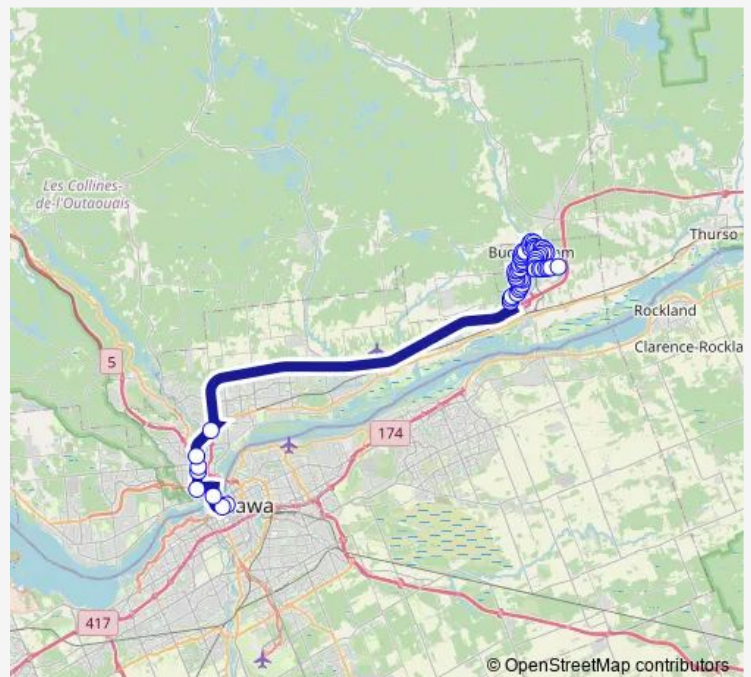

Bélanger/Joseph

Bélanger/Jean-Xxiii

Jean-Xxiii/des Pins

Route schedule

Lépine/Findlay — Station Lyon

Monday 05:27-07:18

Tuesday 05:27-07:18

Wednesday 05:27-07:18

Thursday 05:27-07:18

Friday 05:27-07:18

Saturday —

Sunday —

Route info

Direction: Lépine/Findlay

Stops: 71

Trip Duration: 1 hour 25 min

■ 95 — Buckingham

Av. de Buckingham/Jean-Xxiii

Av. de Buckingham/Lefebvre

Av. de Buckingham/Maclaren

Maclaren Ouest/Georges

Kenny/Maclaren

Kenny/Spencer

Kenny/Bridge