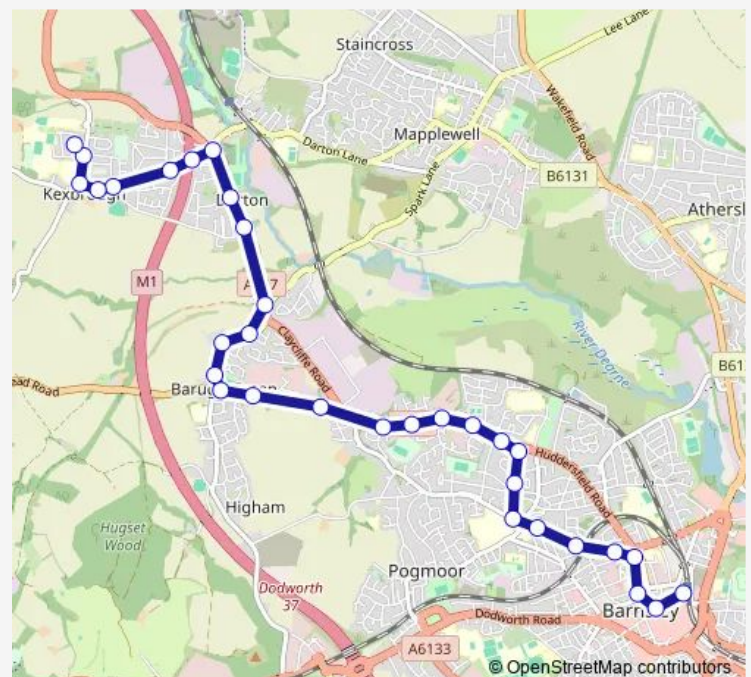

Tuesday 07:29-14:30

Wednesday 07:29-14:30

Thursday 07:29-14:30

Friday 07:29-14:30

Saturday —

Sunday —

Route info

Direction: Barnsley Interchange/A6

Stops: 32

Trip Duration: 0 hour 32 min

95 — Barnsley Interchange - Kexbrough

Barnsley Road/Dearne Hall Road

Barnsley Road/Bence Lane

Barnsley Road/Richard Road

Barnsley Road/Church Street

Churchfield Lane/Roman Road

Thursday 06:34-20:15

Friday 06:34-20:15

Saturday 07:40-20:12

Sunday —

Route info

Direction: Oakwood Square/Birthwaite Road

Stops: 30

Trip Duration: 0 hour 28 min

32 stops

[Open route schedule](#)

Barnsley Interchange/A6

Eldon Street/Market Hill

St Marys Place/Shambles Street

Church Lane/Church Street

Victoria Road/Victoria Street

Gawber Road/Victoria Crescent