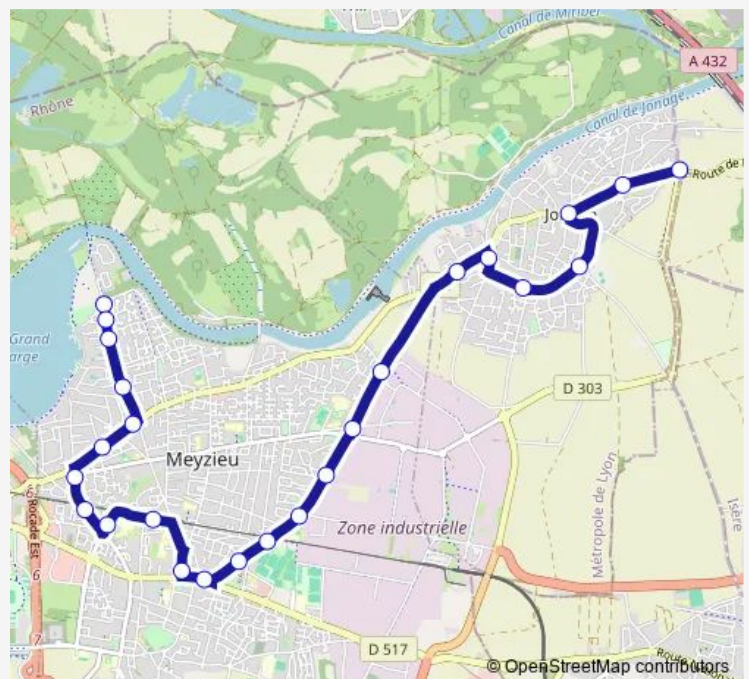

Jaurès Barrault

Meyzieu Ch.De Gaulle

Vacher

Meyzieu Gare

Collège Evariste Galois

Rousseau

Meyzieu Le Carreau

Meyzieu Grand Large

### Route schedule

Jonage Chât. des Marres — Meyzieu Parc Grand Large

Monday 05:00-21:00

Tuesday 05:00-21:00

Wednesday 05:00-21:00

Thursday 05:00-21:00

Friday 05:00-21:00

Saturday 05:20-21:00

### Route info

Direction: Jonage Chât. des Marres

Stops: 25

Trip Duration: 0 hour 26 min

95 — Meyzieu Parc Grand Large -> Jonage Chât. des Marres

Frédéric Mistral

Charcot

Mont Joyeux