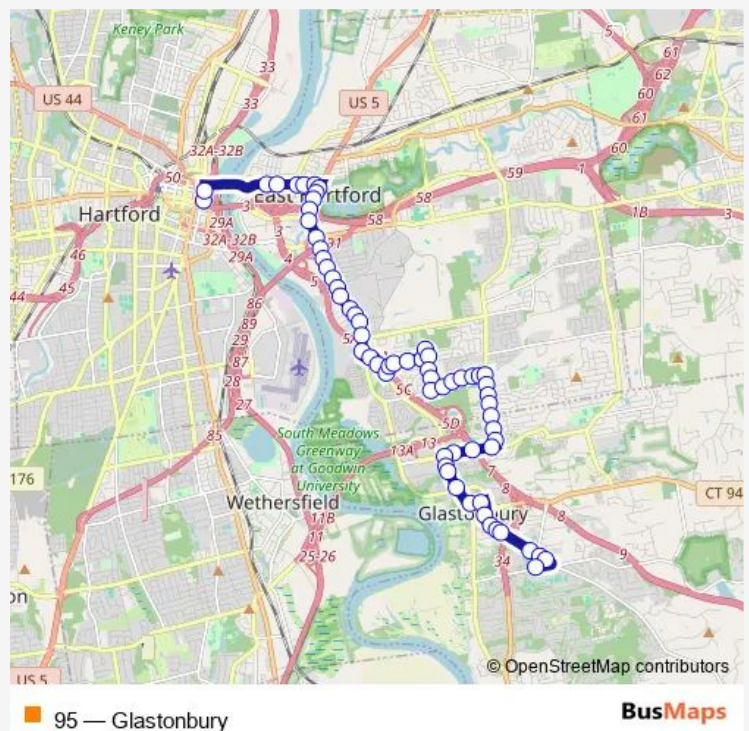

### Route schedule

New London Tpke @ Rankin Rd — Market St @ Kinsley St

Monday 17:04

Tuesday 17:04

Wednesday 17:04

Thursday 17:04

Friday 17:04

Saturday —

### Route info

Direction: New London Tpke @ Rankin Rd

Stops: 57

Trip Duration: 0 hour 44 min

Main St @ Hebron Ave

Main St @ 2510 Main St

Main St @ New London Tpke

Main St @ Spring St