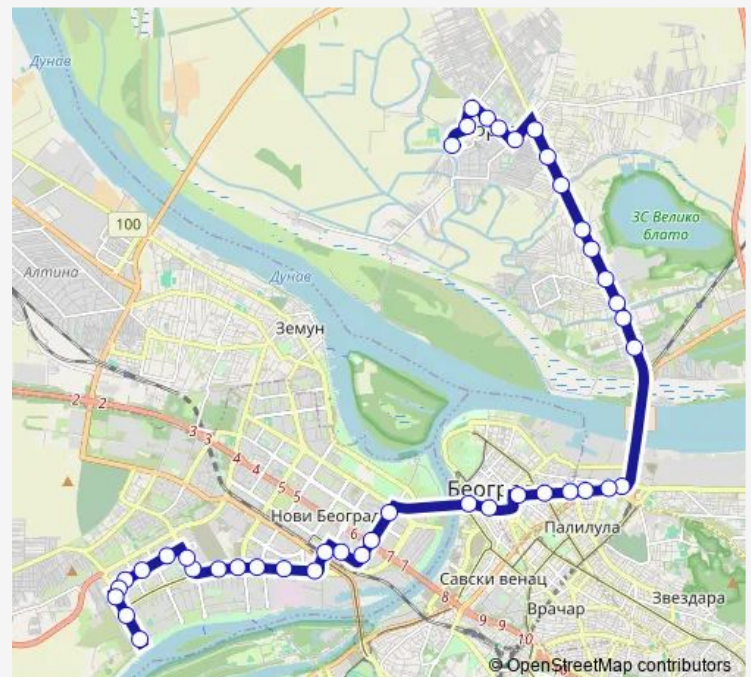

Direction

Blok 45 — Borča 3

40 stops

[Open route schedule](#)

- Blok 45
- Dr Ivana Ribara 1
- Dr Ivana Ribara
- Mz Blok 61
- Blok 62
- Blok 63
- Mz Mladost
- Gandijeva
- Blok 70
- Omladinskih Brigada
- Agostina Neta
- Naselje Belvil
- Bulevar Crvene Armije
- Milutina Milankovića
- Blok 23
- Sava Centar
- Blok 21
- Brankov Most
- Zeleni Venac
- Dom Omladine
- Džordža Vašingtona

Route schedule

Blok 45 — Borča 3

| | |
|-----------|-------------|
| Monday | 04:45-24:00 |
| Tuesday | 04:45-24:00 |
| Wednesday | 04:45-24:00 |
| Thursday | 04:45-24:00 |
| Friday | 04:45-24:00 |
| Saturday | 04:45-24:00 |
| Sunday | 04:45-24:00 |

Route info

Direction: Blok 45

Stops: 40

Trip Duration: 1 hour 12 min

Cvijičeva

Czk Vlada Divljan

Pančevački Most

Mz Krnjača

Route info

Direction: Borča 3

Stops: 42

Trip Duration: 1 hour 24 min

Blok 23

Milutina Milankovića

Železnička Stanica Novi Beograd

Blok 42