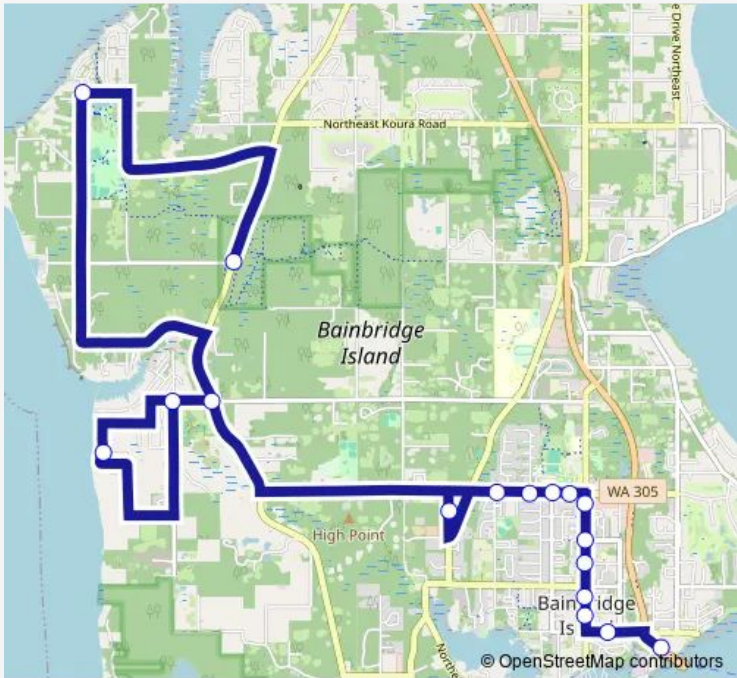

## Bus 95 Battle Point

[Go to website](#)

**Direction**  
 Miller at Tolo — Bainbridge Island Ferry Terminal  
 17 stops  
[Open route schedule](#)

- Miller at Tolo
- Frey at Battle Point
- Springridge at Fletcher Bay
- Hansen at Sunset
- Miller at New Brooklyn
- Bethany Lutheran Park & Ride
- High School at Weaver
- High School at Commodore
- High School at Grow
- High School at Madison
- Madison at High School Rd
- Madison at Wallace
- Madison at Knechtel
- Madison at Madrona
- Madison at Winslow Way (Across from City Hall)
- Winslow Way at Town & Country Market
- Bainbridge Island Ferry Terminal

Route schedule  
 Miller at Tolo — Bainbridge Island Ferry Terminal

Monday	04:37-07:55
Tuesday	04:37-07:55
Wednesday	04:37-07:55
Thursday	04:37-07:55
Friday	04:37-07:55
Saturday	—
Sunday	—

Route info  
 Direction: Miller at Tolo  
 Stops: 17  
 Trip Duration: 0 hour 35 min

**Direction**

Bainbridge Island Ferry Terminal — Miller at Tolo

13 stops

[Open route schedule](#)

Bainbridge Island Ferry Terminal

Winslow Way at Ericksen (Town &amp; Country)

Madison at City Hall

Madison at Knechtel

## Route info

Direction: Bainbridge Island Ferry Terminal

Stops: 13

Trip Duration: 0 hour 25 min

95 Bus time schedules and route maps are available in an offline PDF at [busmaps.com](http://busmaps.com). Use the [busmaps.com](http://busmaps.com) website to see live bus times, train schedule or subway schedule, and step-by-step directions for all public transit in Bainbridge Island