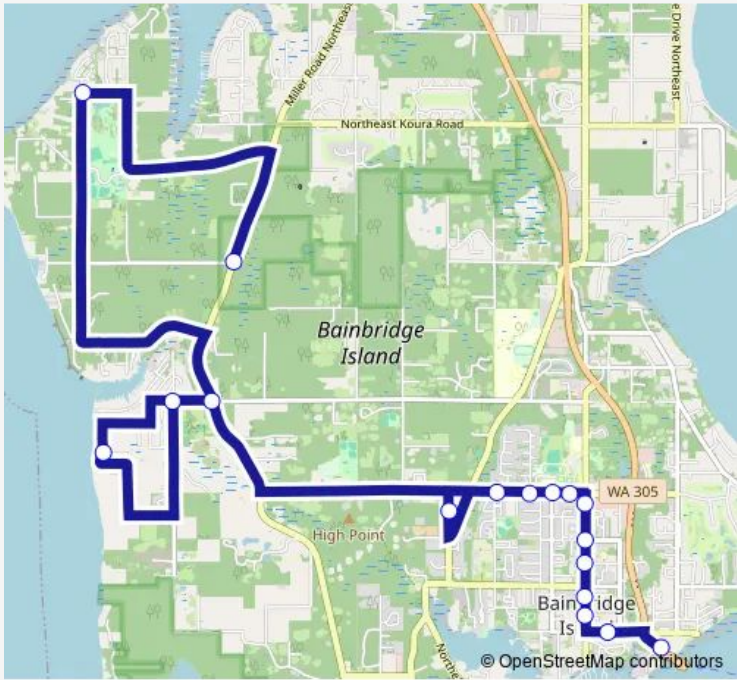

Bus 95 Battle Point

[Go to website](#)

Direction
 Miller at Tolo — Bainbridge Island Ferry Terminal
 17 stops
[Open route schedule](#)

- Miller at Tolo
- Frey at Battle Point
- Springridge at Fletcher Bay
- Hansen at Sunset
- Miller at New Brooklyn
- Bethany Lutheran Park & Ride
- High School at Weaver
- High School at Commodore
- High School at Grow
- High School at Madison
- Madison at High School Rd
- Madison at Wallace
- Madison at Knechtel
- Madison at Madrona
- Madison at Winslow Way (Across from City Hall)
- Winslow Way at Town & Country Market
- Bainbridge Island Ferry Terminal

Route schedule
 Miller at Tolo — Bainbridge Island Ferry Terminal

Monday	04:37-07:55
Tuesday	04:37-07:55
Wednesday	04:37-07:55
Thursday	04:37-07:55
Friday	04:37-07:55
Saturday	—
Sunday	—

Route info
 Direction: Miller at Tolo
 Stops: 17
 Trip Duration: 0 hour 35 min

Direction

Bainbridge Island Ferry Terminal — Miller at Tolo

13 stops

[Open route schedule](#)

Bainbridge Island Ferry Terminal

Winslow Way at Ericksen (Town & Country)

Madison at City Hall

Madison at Knechtel

Miller at Tolo

Route schedule

Bainbridge Island Ferry Terminal — Miller at Tolo

Monday 15:45-18:30

Tuesday 15:45-18:30

Wednesday 15:45-18:30

Thursday 15:45-18:30

Friday 15:45-18:30