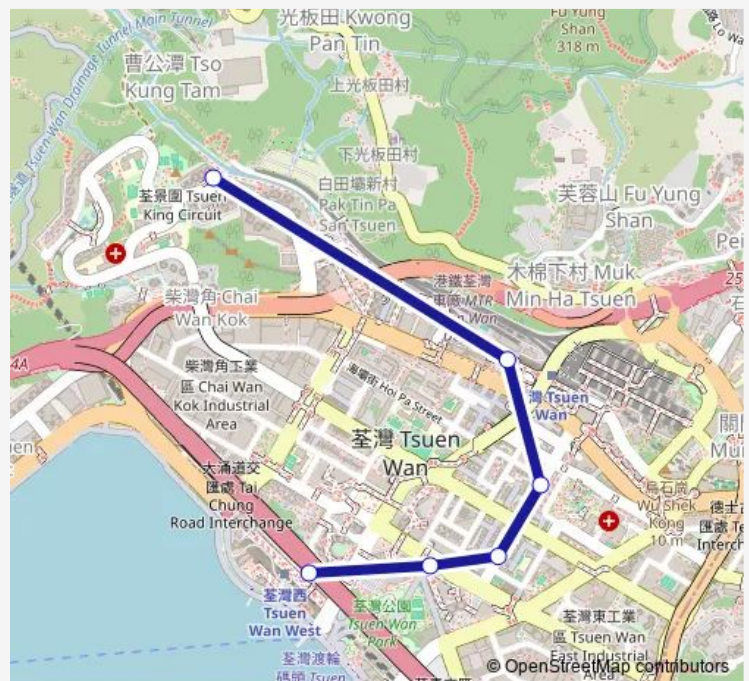

### Direction

HOI Kwai Road Public Transport Interchange — Tsuen WAN Centre

5 stops

[Open route schedule](#)

HOI Kwai Road Public Transport Interchange

TAI HO Road Outside House NO. 30

Castle Peak Road-Tsuen WAN Outside House NO. 287|No.287 Castle Peak Road-Tsuen Wan

### Route schedule

HOI Kwai Road Public Transport Interchange — Tsuen WAN Centre

Monday 06:15-23:55

Tuesday 06:15-23:55

Wednesday 06:15-23:55

Thursday 06:15-23:55

Friday 06:15-23:55

Saturday 06:15-23:55

### Route info

Direction: HOI Kwai Road Public Transport Interchange

Stops: 5

Trip Duration: 0 hour 10 min

## Route schedule

Tsuen WAN Centre — HOI Kwai Road Public Transport Interchange

Monday 06:00-23:55

Tuesday 06:00-23:55

Wednesday 06:00-23:55

Thursday 06:00-23:55

Friday 06:00-23:55

Saturday 06:00-23:40