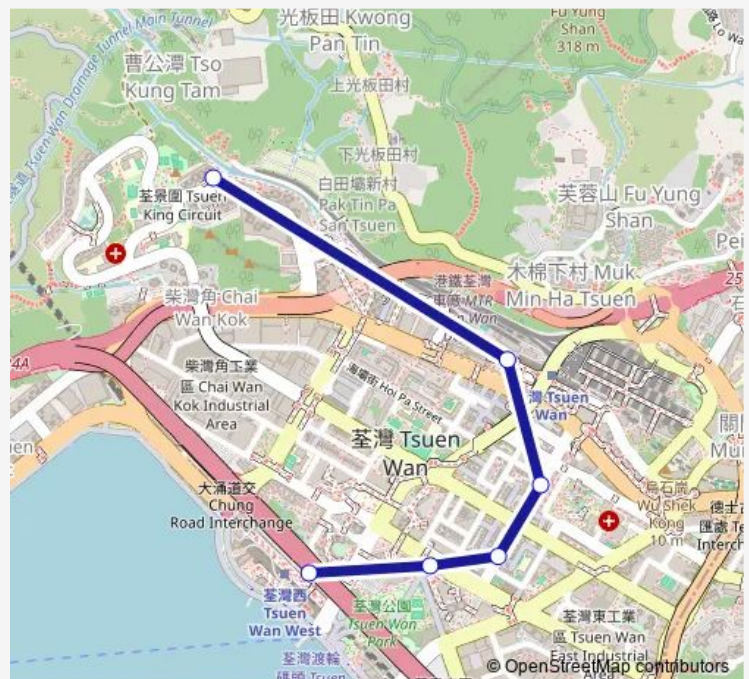

### Route schedule

HOI KWAI ROAD PUBLIC TRANSPORT INTERCHANGE  
— TSUEN WAN CENTRE

Monday	06:15-23:55
Tuesday	06:15-23:55
Wednesday	06:15-23:55
Thursday	06:15-23:55
Friday	06:15-23:55
Saturday	06:15-23:55
Sunday	06:15-23:55

### Route info

Direction: HOI KWAI ROAD PUBLIC TRANSPORT INTERCHANGE

Stops: 5

Trip Duration: 0 hour 10 min

### Direction

TSUEN WAN CENTRE — HOI KWAI ROAD PUBLIC  
TRANSPORT INTERCHANGE

6 stops

[Open route schedule](#)

TSUEN WAN CENTRE

SAI LAU KOK ROAD OPPOSITE TO NAN FUNG CEN-  
TRE|SAI LAU KOK ROAD OPPOSITE TO NAM FUNG  
CENTRE

### Route schedule

TSUEN WAN CENTRE — HOI KWAI ROAD PUBLIC  
TRANSPORT INTERCHANGE

Monday 06:00-23:55

Tuesday 06:00-23:55

Wednesday 06:00-23:55

Thursday 06:00-23:55

Friday 06:00-23:55

Saturday 06:00-23:40