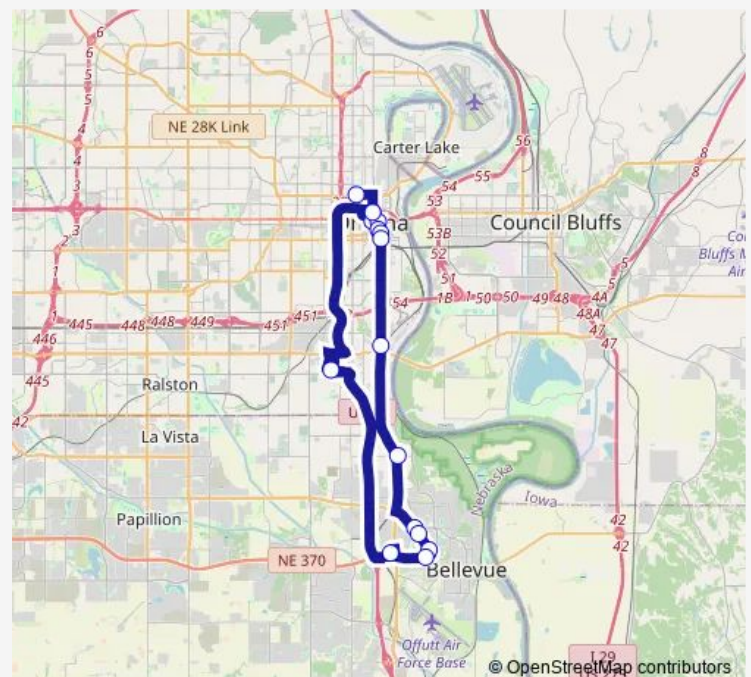

Direction

22nd & Cuming Se — 16th & Davenport Nw

16 stops

[Open route schedule](#)

22nd & Cuming Se

16th & Davenport Nw

16th & Douglas Sw

14th at Douglas Sw

14th & Howard Nw

13th & Jackson Sw

13th & Leavenworth Nw

13th & J St Nw

Marathon Ventures Park & Ride

Galvin Rd & Harvell Dr Sw

Bellevue University Park & Ride

Galvin Rd & Wall Nw

Harlan Drive Park & Ride

Lied Actcity Center Park & Ride

Metro College TC Bay 8

16th & Davenport Nw

Route schedule

22nd & Cuming Se — 16th & Davenport Nw

Monday	16:07
Tuesday	16:07
Wednesday	16:07
Thursday	16:07
Friday	16:07
Saturday	—
Sunday	—

Route info

Direction: 22nd & Cuming Se

Stops: 16

Trip Duration: 1 hour 5 min

Direction

16th & Davenport Nw — 22nd & Cuming Ne

15 stops

[Open route schedule](#)