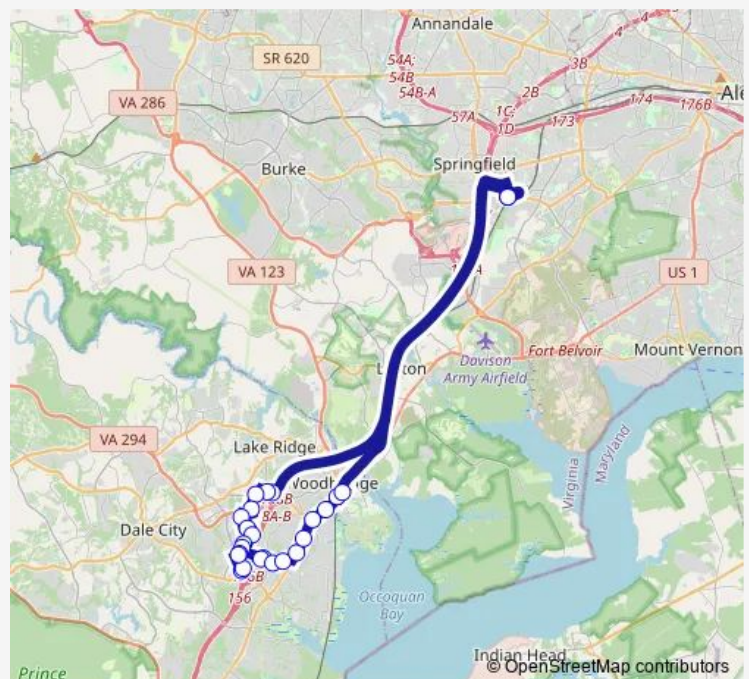

Woodbridge VRE Station Departures

Route 1 @ Occoquan Rd

Route 1 @ Marys Way

Route 1 @ Prince William Pkwy

Route 1 @ Bel Air Rd

Route 1 @ Featherstone Dr

Opitz Blvd @ Montgomery Ave

2200 Opitz Blvd

Potomac Mills Cir @ Biddeford Way

Potomac Mills Mall @ Buy Buy Baby

Worth Ave @ Prince William Pkwy

Telegraph Rd @ Prince William Pkwy

Telegraph Road Commuter Lot

Route schedule

Franconia Springfield Metro Departures — Franconia Springfield Metro Departures

Monday 05:45-10:45

Tuesday 05:45-10:45

Wednesday 05:45-10:45

Thursday 05:45-10:45

Friday 05:45-10:45

Saturday —

Sunday —

Route info

Direction: Franconia Springfield Metro Departures

Stops: 24

Trip Duration: 1 hour 30 min

95 — Prince William Metro Express

Horner Rd Commuter Lot Stop 2 Am

Horner Rd Commuter Lot Stop 1 Am

Franconia Springfield Metro Departures