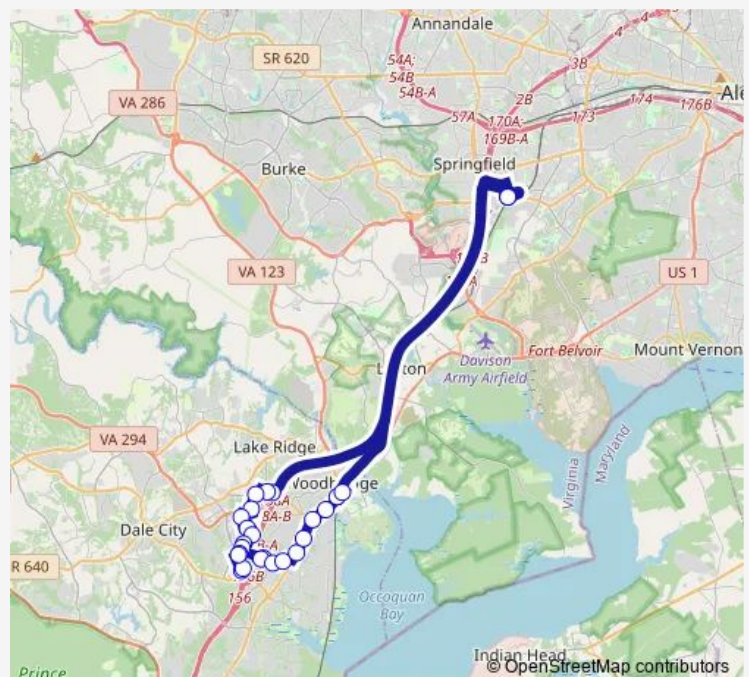

Woodbridge VRE Station Departures

Route 1 @ Occoquan Rd

Route 1 @ Marys Way

Route 1 @ Prince William Pkwy

Route 1 @ Bel Air Rd

Route 1 @ Featherstone Dr

Opitz Blvd @ Montgomery Ave

2200 Opitz Blvd

Potomac Mills Cir @ Biddeford Way

Potomac Mills Mall @ Buy Buy Baby

Worth Ave @ Prince William Pkwy

Telegraph Rd @ Prince William Pkwy

Telegraph Road Commuter Lot

Route schedule

Franconia Springfield Metro Departures — Franconia Springfield Metro Departures

Monday 05:45-10:45

Tuesday 05:05-10:45

Wednesday 05:05-10:45

Thursday 05:05-10:45

Friday 05:05-10:45

Saturday —

Sunday —

Route info

Direction: Franconia Springfield Metro Departures

Stops: 24

Trip Duration: 1 hour 30 min

95 — Prince William Metro Express

Horner Rd Commuter Lot Stop 2 Am

Horner Rd Commuter Lot Stop 1 Am

Franconia Springfield Metro Departures