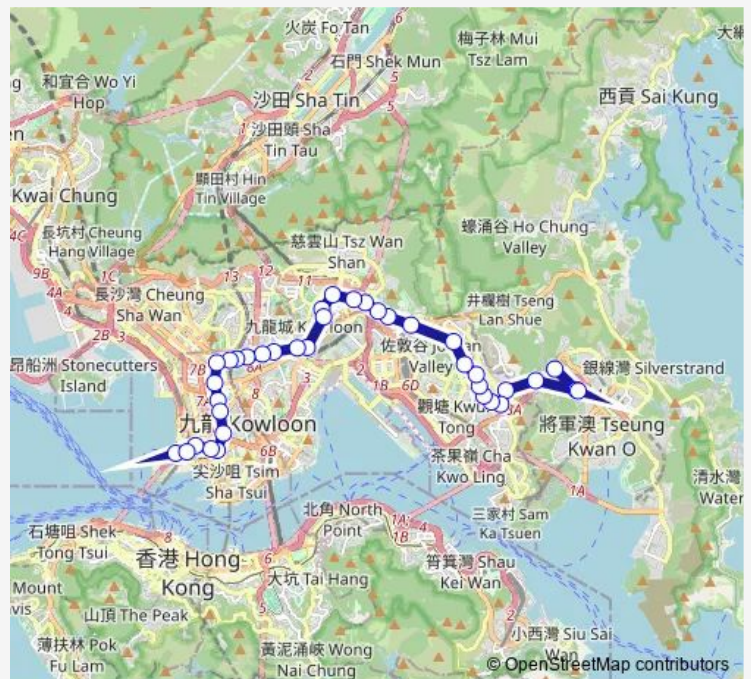

[Kmb+Ctb] Ning PO No.2 College

Ning PO No.2 College, SAU MAU Ping Road
 [Kmb] Ning PO No.2 College

Route schedule

[Kmb] Tsui LAM BUS Terminus — [Ctb] Kowloon Station
 [Kmb] Kowloon Station BUS Terminus

Monday	05:45-12:50
Tuesday	05:45-12:50
Wednesday	05:45-12:50
Thursday	05:45-12:50
Friday	05:45-12:50
Saturday	05:45-16:20
Sunday	05:45-14:50

Route info

Direction: [Kmb] Tsui LAM BUS Terminus

Stops: 37

Trip Duration: 1 hour 18 min

95 — Tsui LAM - Kowloon Station

[Kmb] Shun LEE Tsuen Park

[Ctb] PAK Hung House Choi WAN Estate, NEW Clear Water BAY Road[[Kmb] PAK Hung House