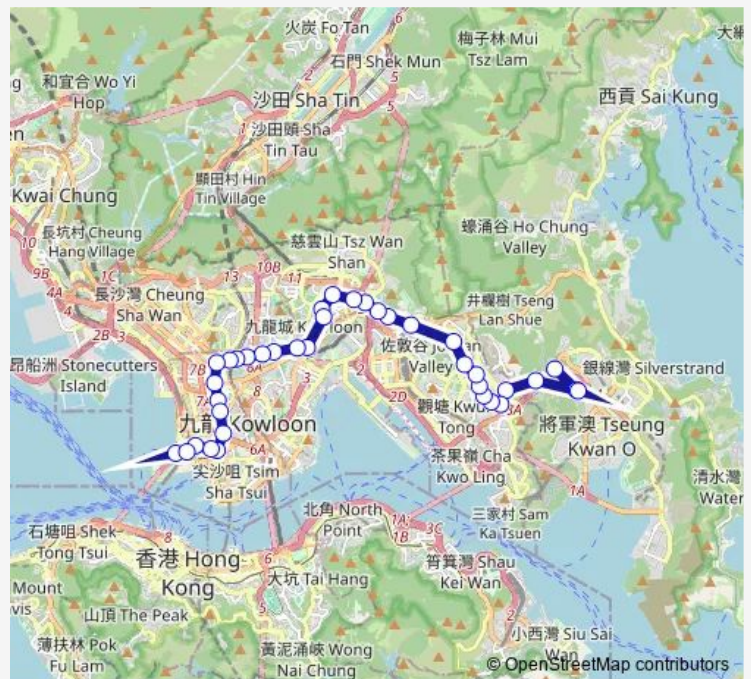

## Route info

Direction: [Kmb] Tsui LAM BUS Terminus

Stops: 37

Trip Duration: 1 hour 12 min

95 — Tsui LAM - Kowloon Station

[Kmb] Shun LEE Tsuen Park

[Ctb] PAK Hung House Choi WAN Estate, NEW Clear Water BAY Road[[Kmb] PAK Hung House