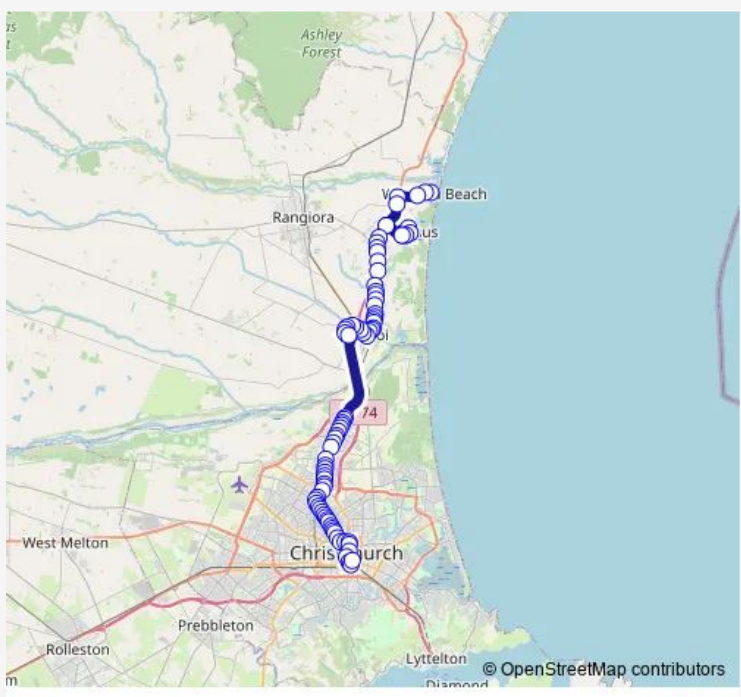

Bus 95 City/Pegasus and Waikuku

[Go to website](#)

Direction
 Waikuku — Madras St near Southwark St
 83 stops
[Open route schedule](#)

- Waikuku
- Waikuku Beach Rd near Kaiapoi Pa Rd
- Waikuku Beach Rd near Northside Dr
- Main Nth Rd near Waikuku Beach Rd
- Main Nth Rd near Gressons Rd
- Pegasus Blvd near SH-1
- Pegasus Blvd near Whakatipu St
- Pegasus Blvd near Solander Rd
- Pegasus Main St near Motu Qy
- Pegasus Blvd near Pegasus Main St
- Pegasus Blvd near Waireka St
- Pegasus Blvd near Whakatipu St
- Pegasus Blvd near SH-1
- Main North Rd near Hewitts Rd
- Main North Rd near Parsonage Rd
- Main North Rd near School Rd
- Woodend (Main North Rd)
- Main North Rd near Woodend Beach Rd
- Main North Rd near Sandhill Rd
- Main North Rd near Pa Rd
- Main North Rd near Lees Rd

Route schedule
 Waikuku — Madras St near Southwark St

Monday	06:07-19:13
Tuesday	06:07-19:13
Wednesday	06:07-19:13
Thursday	06:07-19:13
Friday	06:07-19:13
Saturday	07:05-19:05
Sunday	07:35-17:35

Route info
 Direction: Waikuku
 Stops: 83
 Trip Duration: 1 hour 29 min

95 — City/Pegasus and Waikuku **BusMaps**

Main North Rd near the lakes

Main North Rd near Old Main North Rd

Main North Rd

Main North Rd near Williams St

Main North Rd near Kaiapoi Golf Club

Williams St near Dale St

Adderley Tce near Penney Ave

Silverstream Blvd near Island Rd

Silverstream

Barnard St near Rahme Cres

Island Rd near Barnard St

Main North Rd

Main North Rd near Factory Rd

Belfast