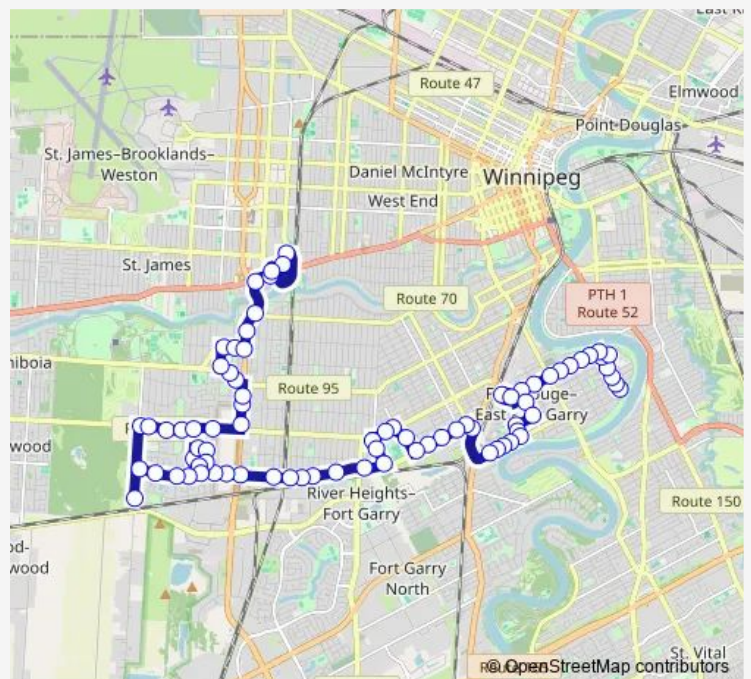

Westbound Morley at Fisher

Westbound Morley at Casey

Westbound Morley at Hay

Westbound Morley at Osborne

Westbound Morley at Nassau

Westbound Morley at Daly

Westbound Morley at Hugo

Southbound Fort Rouge Station at Fort Rouge Station (Route 95)

Eastbound Morley at Hugo

Southbound Daly at Kylemore

Southbound Daly at Beresford

Westbound Beresford at Cockburn

Route schedule

Northbound Eccles at Clare — Southbound Polo Park at Polo Park (24,95)

Monday	05:13-19:19
Tuesday	05:13-19:19
Wednesday	05:13-19:19
Thursday	05:13-19:19
Friday	05:13-19:19
Saturday	—
Sunday	—

Route info

Direction: Northbound Eccles at Clare

Stops: 82

Trip Duration: 0 hour 58 min

95 — Tuxedo - Riverview

Southbound Cockburn at Rosedale

Southbound Cockburn at Jubilee

Westbound Jubilee at Riverdale

Westbound Jubilee at Lilac

Westbound Jubilee at Riverside

Westbound Jubilee at Riverside West

Northbound Stafford at Stafford Loop

Westbound Taylor at Stafford

Westbound Taylor at Harrow

Westbound Taylor at Wilton