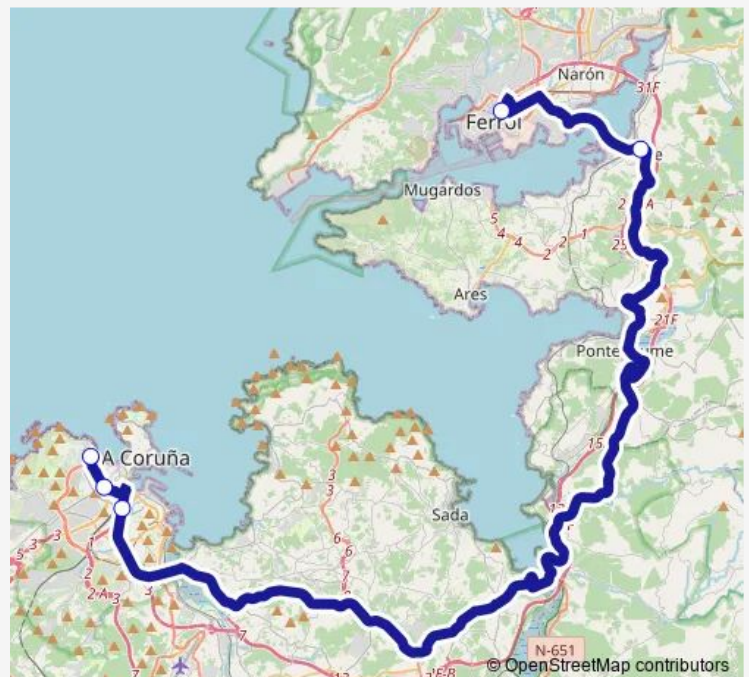

Bus XG871089 Ferrol E.A.-Campus DE Riazor

[Go to website](#)

Direction

Ferrol E.A. — Campus Riazor

5 stops

[Open route schedule](#)

Ferrol E.A.

Fene

Alfonso Molina_E.A.

Ronda De Nelle

Campus Riazor

Route schedule

Ferrol E.A. — Campus Riazor

Monday 06:45

Tuesday 06:45

Wednesday 06:45

Thursday —

Friday 06:45

Saturday —

Sunday —

Route info

Direction: Ferrol E.A.

Stops: 5

Trip Duration: 1 hour 0 min

■ XG871089 — Ferrol E.A.-Campus DE Riazor