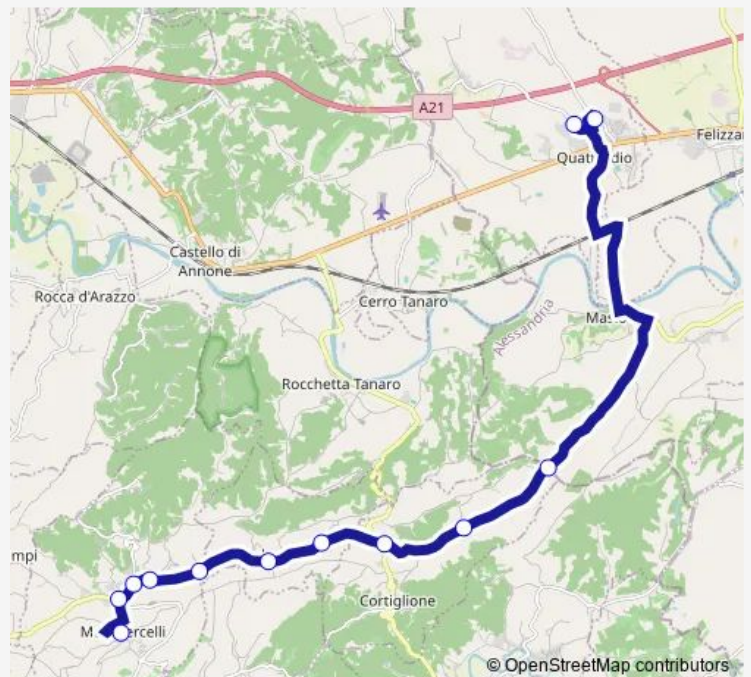

**Route schedule**

Quattordio - VIA Serra 3 — Mombercelli - Paese

Monday 06:13-22:13

Tuesday 06:13-22:13

Wednesday 06:13-22:13

Thursday 06:13-22:13

Friday 06:13-22:13

Saturday —

Sunday —

**Route info**

Direction: Quattordio - VIA Serra 3

Stops: 12

Trip Duration: 0 hour 27 min

073 — Mombercelli-Quattordio Stab.Ti

**Direction**

Mombercelli - Paese — Quattordio - VIA Serra 3

12 stops

[Open route schedule](#)

Mombercelli - Paese

Bivio Piana - Incrocio SP 3 - SP 5

Bivio Roeto

Bivio Tocco - Incrocio SP3 - SP 63

Bivio Vallone

Bivio Belveglio

## Route schedule

Mombercelli - Paese — Quattordio - VIA Serra 3

Monday	05:20-21:20
Tuesday	05:20-21:20
Wednesday	05:20-21:20
Thursday	05:20-21:20
Friday	05:20-21:20
Saturday	—
Sunday	—