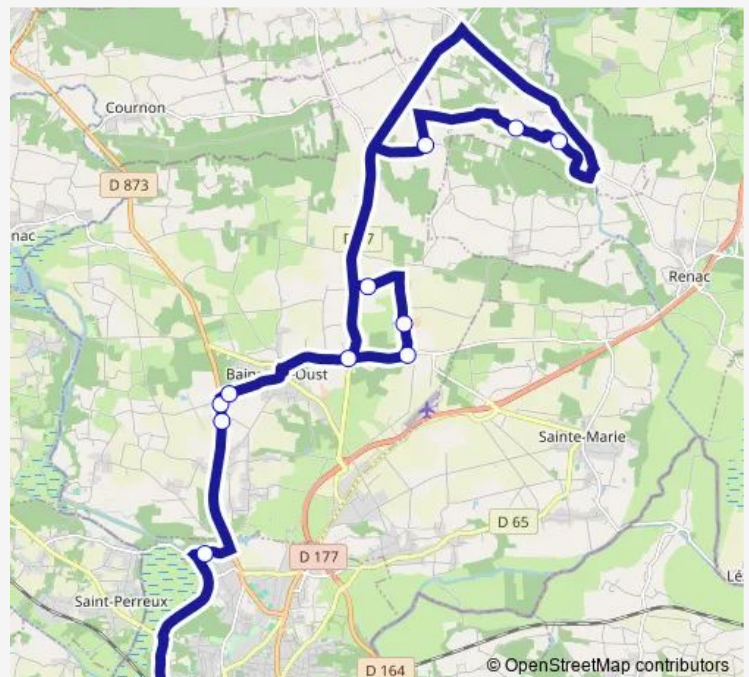

### Route schedule

Parc Anger - 35 — Musson

Monday 18:00

Tuesday 18:00

Wednesday —

Thursday 18:00

Friday 18:00

Saturday —

### Route info

Direction: Parc Anger - 35

Stops: 16

Trip Duration: 0 hour 48 min

## Route schedule

Parc Anger - 35 — Lande des Couedies

Monday

—

Tuesday

—

Wednesday

12:25

## Route info

Direction: Parc Anger - 35

Stops: 12

Trip Duration: 0 hour 50 min

**Direction**

Bothéa — Lycée Beaumont

15 stops

[Open route schedule](#)