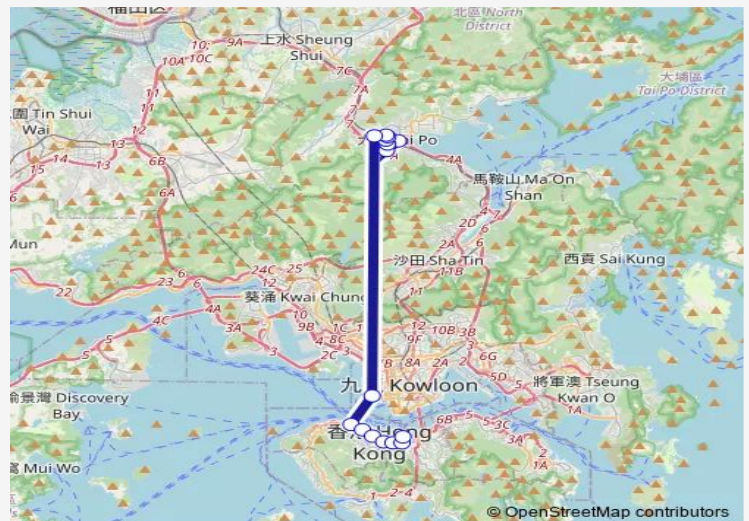

Route schedule

[Kmb+Ctb] Kwong FUK Playground/
Kwong FUK Football Ground, NAM WAN Road|[Kmb] Kwong FUK Playground|[Lwb] Kwong FUK Playground — [Ctb] HK Convention & Exhibition Centre, Fleming Road|[Kmb+Ctb] Hong Kong Convention & Exhibition Centre/
Hk Convention & Exhibition Centre, Fleming Road|[Kmb] Hong Kong Convention & Exhibition Centre

Direction: [Kmb+Ctb] Kwong FUK Playground/
Kwong FUK Football Ground, NAM WAN Road|[Kmb] Kwong FUK Playground|[Lwb] Kwong FUK Playground

Stops: 15
 Trip Duration: 1 hour 39 min

Near HK Macau Ferry Pier, Sheung WAN (Departure During THE Period From 7.00 P.M. TO 7.00 A.M.)