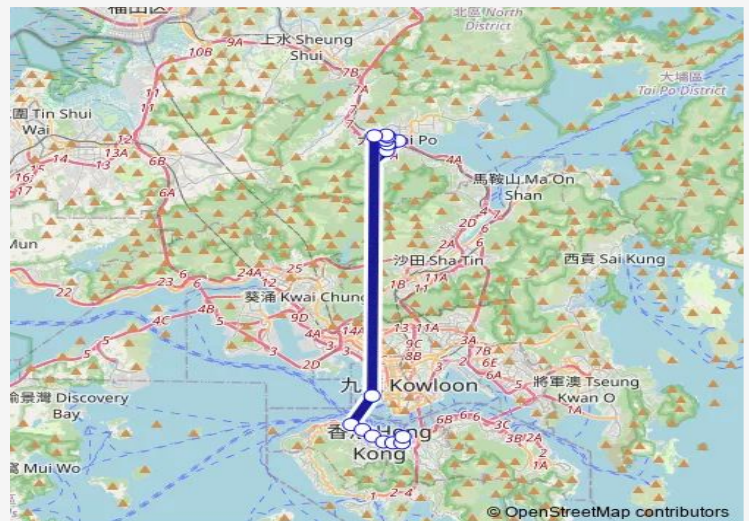

Route schedule

[Kmb+Ctb] Kwong FUK Playground/
Kwong FUK Football Ground, NAM WAN Road|[Kmb] Kwong FUK Playground|[Lwb] Kwong FUK Playground — [Ctb] HK Convention & Exhibition Centre, Fleming Road|[Kmb+Ctb] Hong Kong Convention & Exhibition Centre/
Hk Convention & Exhibition Centre, Fleming Road|[Kmb] Hong Kong Convention & Exhibition Centre

Monday	07:10-07:30
Tuesday	07:10-07:30
Wednesday	07:10-07:30
Thursday	07:10-07:30
Friday	07:10-07:30
Saturday	—
Sunday	—

Route info

Direction: [Kmb+Ctb] Kwong FUK Playground/
Kwong FUK Football Ground, NAM WAN Road|[Kmb] Kwong FUK Playground|[Lwb] Kwong FUK Playground

Stops: 15
 Trip Duration: 1 hour 26 min

Near HK Macau Ferry Pier, Sheung WAN (Departure During THE Period From 7.00 P.M. TO 7.00 A.M.)

[Ctb] Central Market, DES Voeux Road Central[[Kmb+Ctb] Central Market/
Central Market, DES Voeux Road Central[[Kmb] Central Market