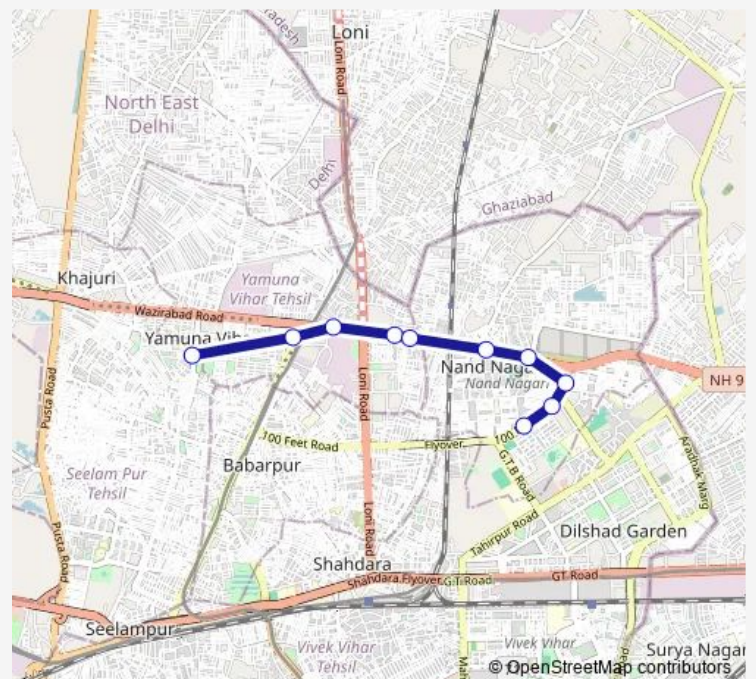

Bus 244stlup

[Go to website](#)

Direction

Yamuna Vihar Cluster Depot — Nand Nagari Terminal

10 stops

[Open route schedule](#)

Yamuna Vihar Cluster Depot

C4 Yamuna Vihar Crossing

Route schedule

Yamuna Vihar Cluster Depot — Nand Nagari Terminal

Monday 04:57-08:57

Tuesday 04:57-08:57

Wednesday 04:57-08:57

Thursday 04:57-08:57

Friday 04:57-08:57

Saturday 04:57-08:57

Sunday 04:57-08:57

Route info

Direction: Yamuna Vihar Cluster Depot

Stops: 10

Trip Duration: 0 hour 20 min

■ 244stlup

BusMaps

244stlup Bus time schedules and route maps are available in an offline PDF at busmaps.com. Use the busmaps.com website to see live bus times, train schedule or subway schedule, and step-by-step directions for all public transit in Delhi