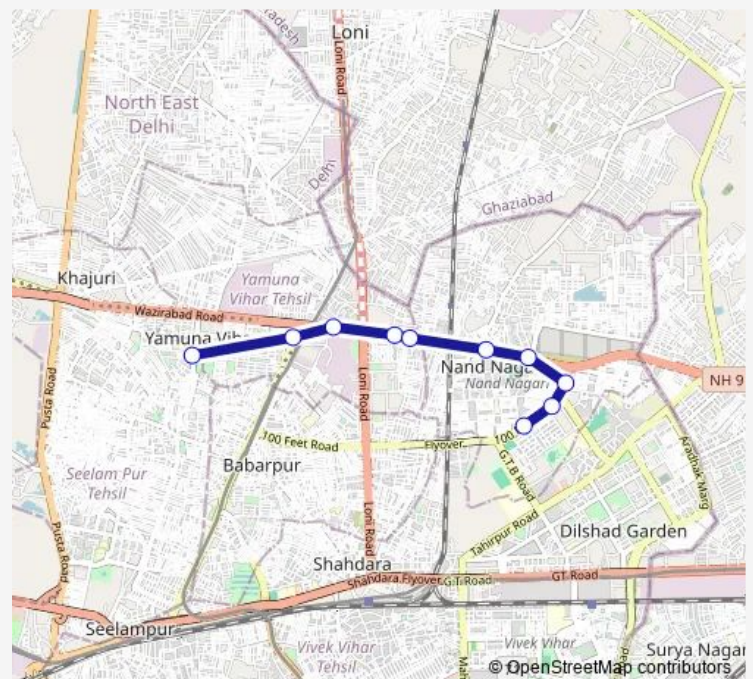

Bus 244stlup

[Go to website](#)

Direction

Yamuna Vihar Cluster Depot — Nand Nagari Terminal

10 stops

[Open route schedule](#)

Yamuna Vihar Cluster Depot

C4 Yamuna Vihar Crossing

Route schedule

Yamuna Vihar Cluster Depot — Nand Nagari Terminal

Monday 04:57-08:57

Tuesday 04:57-08:57

Wednesday 04:57-08:57

Thursday 04:57-08:57

Friday 04:57-08:57

Saturday 04:57-08:57

Sunday 04:57-08:57

Route info

Direction: Yamuna Vihar Cluster Depot

Stops: 10

Trip Duration: 0 hour 20 min

■ 244stlup

BusMaps

244stlup Bus time schedules and route maps are available in an offline PDF at busmaps.com. Use the busmaps.com website to see live bus times, train schedule or subway schedule, and step-by-step directions for all public transit in Delhi