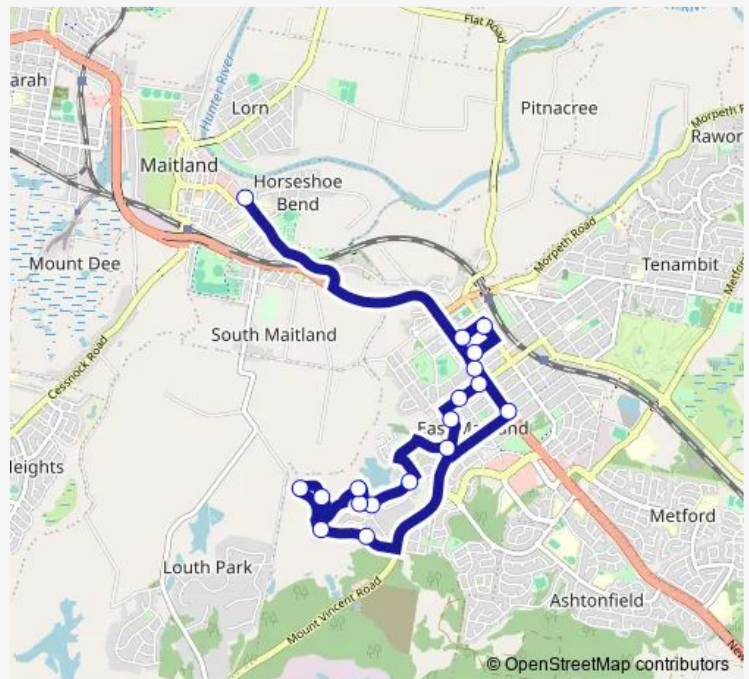

School Bus 2362 All Saints College St Peters Campus to East Maitland Ps

[Go to website](#)

Direction

St Peters Maitland, High St — East Maitland Public School, William St

18 stops

[Open route schedule](#)

- St Peters Maitland, High St
- New England Hwy At Brunswick St
- Maher Av After Richardson St
- Rimiks Trail Reserve, Turnbull Dr
- Turnbull Dr At Woodrow Way
- Rosebrook Row At Turnbull Dr
- 12 Lochend Cct
- Wilton Dr After Campbell Cl
- 122 Wilton Dr
- Wilton Dr After Turnbull Dr
- Wilton Dr Before Woodrow Way
- Brisbane St Before High St
- High St At Rous St
- High St Before Newcastle St
- Newcastle St After George St
- St Joseph's Primary School, King St
- Lawes St Before William St
- East Maitland Public School, William St

Route schedule

St Peters Maitland, High St — East Maitland Public School, William St

Monday	08:21
Tuesday	08:21
Wednesday	08:21
Thursday	08:21
Friday	08:21
Saturday	—
Sunday	—

Route info

Direction: St Peters Maitland, High St

Stops: 18

Trip Duration: 0 hour 34 min

2362 School Bus time schedules and route maps are available in an offline PDF at busmaps.com. Use the busmaps.com website to see live bus times, train schedule or subway schedule, and step-by-step directions for all public transit in Maitland

The schedule is provided in the local timezone. Times with "(+1)" indicate departures on the next day.

PDF file created on 2025-01-16

2024 BusMaps.com - All Rights Reserved