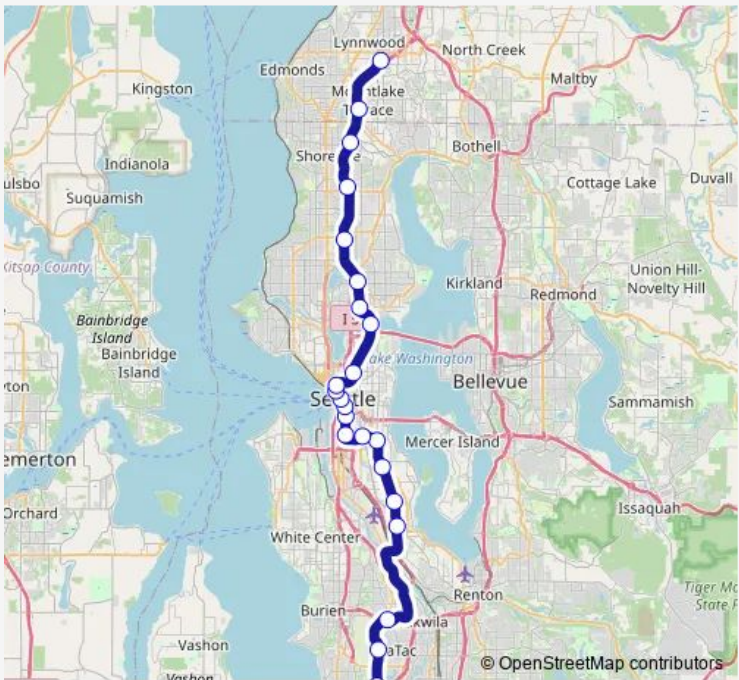

Tram 1 Line Lynnwood - Angle Lake

[Go to website](#)

Direction
 Angle Lake — Lynnwood City Center
 23 stops
[Open route schedule](#)

- Angle Lake
- SeaTac/Airport
- Tukwila Int'l Blvd
- Rainier Beach
- Othello
- Columbia City
- Mount Baker
- Beacon Hill
- SODO
- Stadium
- Int'l Dist/Chinatown
- Pioneer Square
- Symphony
- Westlake
- Capitol Hill
- Univ of Washington
- U District
- Roosevelt
- Northgate
- Shoreline South/148th
- Shoreline North/185th

Route schedule
 Angle Lake — Lynnwood City Center

Monday	04:09-00:51 ⁺¹
Tuesday	04:10-00:55 ⁺¹
Wednesday	04:10-00:51 ⁺¹
Thursday	04:10-00:51 ⁺¹
Friday	04:10-01:19 ⁺¹
Saturday	04:16-01:04 ⁺¹
Sunday	05:16-00:33 ⁺¹

Route info
 Direction: Angle Lake
 Stops: 23
 Trip Duration: 1 hour 13 min

1 Line — Lynnwood - Angle Lake **BusMaps**

Mountlake Terrace

Lynnwood City Center

Direction

Lynnwood City Center — Angle Lake

23 stops