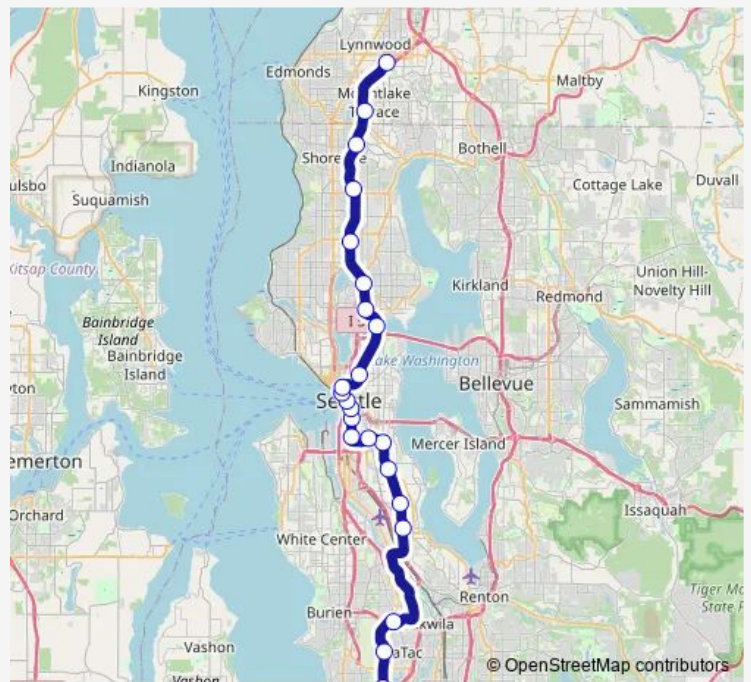

Tram 1 Line Lynnwood - Angle Lake

[Go to website](#)

Direction
 Angle Lake — Lynnwood City Center
 23 stops
[Open route schedule](#)

- Angle Lake
- Seatac/Airport
- Tukwila Int'l Blvd
- Rainier Beach
- Othello
- Columbia City
- Mount Baker
- Beacon Hill
- Sodo
- Stadium
- Int'l Dist/Chinatown
- Pioneer Square
- Symphony
- Westlake
- Capitol Hill
- Univ of Washington
- U District
- Roosevelt
- Northgate
- Shoreline South/148th
- Shoreline North/185th

Route schedule
 Angle Lake — Lynnwood City Center

Monday	04:09-00:51 ⁺¹
Tuesday	04:10-00:51 ⁺¹
Wednesday	04:10-00:51 ⁺¹
Thursday	04:10-00:51 ⁺¹
Friday	04:10-01:21 ⁺¹
Saturday	04:16-01:04 ⁺¹
Sunday	05:16-00:33 ⁺¹

Route info
 Direction: Angle Lake
 Stops: 23
 Trip Duration: 1 hour 13 min

1 Line — Lynnwood - Angle Lake **BusMaps**

Mountlake Terrace

Lynnwood City Center

Direction

Lynnwood City Center — Angle Lake

23 stops

[Open route schedule](#)

Angle Lake

Seatac/Airport

Tukwila Int'l Blvd

Rainier Beach

Othello

Columbia City

Mount Baker