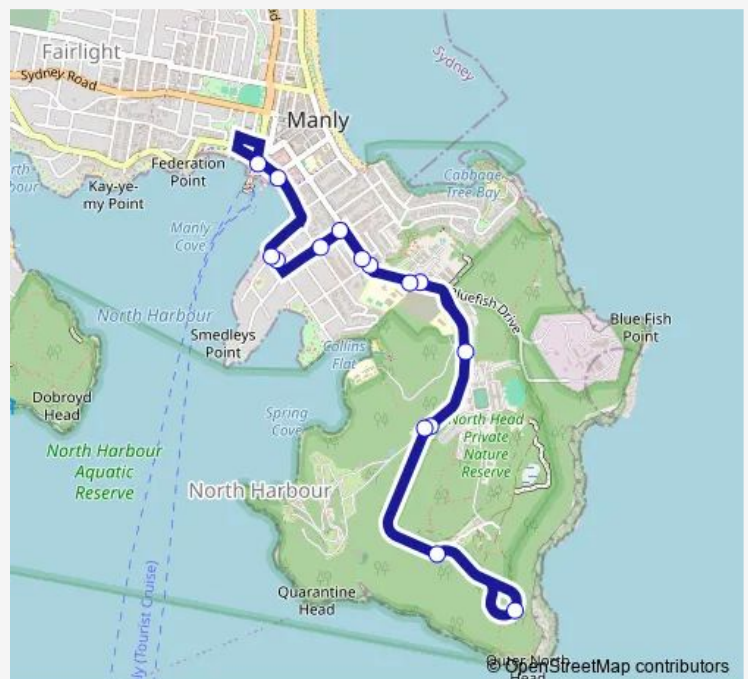

Bus 161 Manly to North Head (Loop Service)

[Go to website](#)

Direction

Manly Wharf, East Esplanade, Stand C — Manly Wharf Hotel, East Esplanade

15 stops

[Open route schedule](#)

- Manly Wharf, East Esplanade, Stand C
- Stuart St Opp Cove Av
- Addison Rd At Darley Rd
- Darley Rd Opp Marshall St
- Manly Hospital, Darley Rd
- North Head Scenic Rd Opp Collins Beach Rd
- North Head Scenic Dr Opp Quarantine Station
- Fairfax Walk, North Head Scenic Dr
- North Head Scenic Dr Opp North Head Sanctuary
- Quarantine Station, North Head Scenic Dr
- Darley Rd Opp Manly Hospital
- Darley Rd Opp Vivian St
- Addison Rd At Osborne Rd
- Stuart St At Cove Av
- Manly Wharf Hotel, East Esplanade

Route schedule

Manly Wharf, East Esplanade, Stand C — Manly Wharf Hotel, East Esplanade

Monday	06:42-19:42
Tuesday	06:42-19:42
Wednesday	06:42-19:42
Thursday	06:42-19:42
Friday	06:42-19:42
Saturday	07:42-19:42
Sunday	07:42-19:42

Route info

Direction: Manly Wharf, East Esplanade, Stand C

Stops: 15

Trip Duration: 0 hour 25 min

161 — Manly to North Head (Loop Service)

161 Bus time schedules and route maps are available in an offline PDF at busmaps.com. Use the busmaps.com website to see live bus times, train schedule or subway schedule, and step-by-step directions for all public transit in Sydney