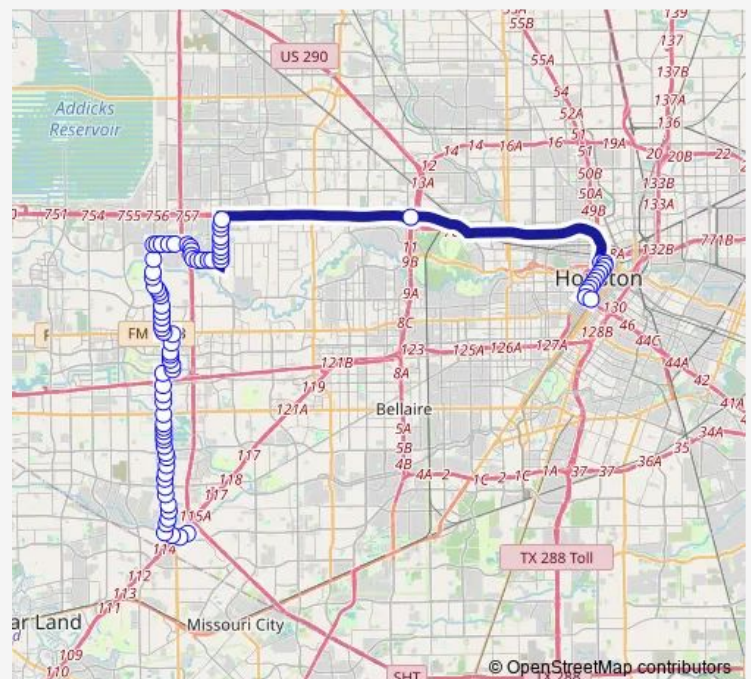

Wilcrest Dr @ Boone Loop Rd

Wilcrest Dr @ Glenwolde Dr

Wilcrest Dr @ Bexley Dr

Wilcrest Dr @ Spice Ln

Wilcrest Dr @ Beechnut St

Wilcrest Dr @ Village Bend Ln

Wilcrest Dr @ Concho St

Wilcrest Dr @ Corona Ln

Wilcrest Dr @ Carvel Ln

Wilcrest Dr @ Sandstone St

Wilcrest Dr @ Stroud Dr

Route schedule

West Belfort Park & Ride — Downtown Transit Center

Monday 04:01-22:36

Tuesday 04:01-22:36

Wednesday 04:01-22:36

Thursday 04:01-22:36

Friday 04:01-22:36

Saturday 04:36-23:08

Sunday 04:36-23:08

Route info

Direction: West Belfort Park & Ride

Stops: 82

Trip Duration: 1 hour 23 min

161 — Wilcrest Express

Wilcrest Dr @ Bellaire Blvd

Wilcrest Dr @ Bandlon Dr

Wilcrest Dr @ High Star Dr

Wilcrest Dr @ Harwin Dr

Wilcrest Dr @ Westpark Dr

Walnut Bend Ln @ Westpark Dr

Walnut Bend Ln @ Wilcrest Green Dr