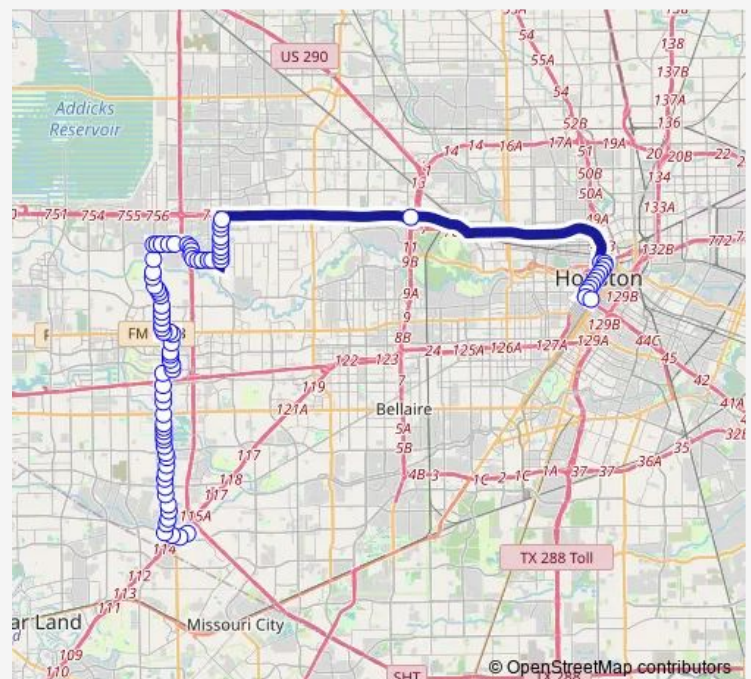

Franklin St @ Bagby St

Northwest Transit Center - Platform 1

Gessner Rd @ Katy Freeway

Gessner Rd @ Katy Freeway Mb

Gessner Rd @ Barryknoll Ln

Gessner Rd @ Perthshire Rd

Gessner Rd @ Taylorcrest Rd

Gessner Rd @ Cobblestone Dr

Gessner Rd @ Old Oaks Dr

Gessner Rd @ Boheme Dr

Gessner Rd @ Beauregard Dr

Route schedule

Downtown Transit Center — West Belfort Park & Ride

Monday 05:00-23:30

Tuesday 05:00-23:30

Wednesday 05:00-23:30

Thursday 05:00-23:30

Friday 05:00-23:30

Saturday 05:35-23:39

Sunday 05:35-23:39

Route info

Direction: Downtown Transit Center

Stops: 83

Route Duration: 1 hour 18 min

161 — Wilcrest Express

Gessner Rd @ Memorial Dr

Memorial Dr @ Beauregard Dr

Memorial Dr @ Tealwood Dr

Memorial Dr @ Benignus Rd

Memorial Dr @ Tallowood Rd

Memorial Dr @ Hollow Dr

Memorial Dr @ Boheme Dr