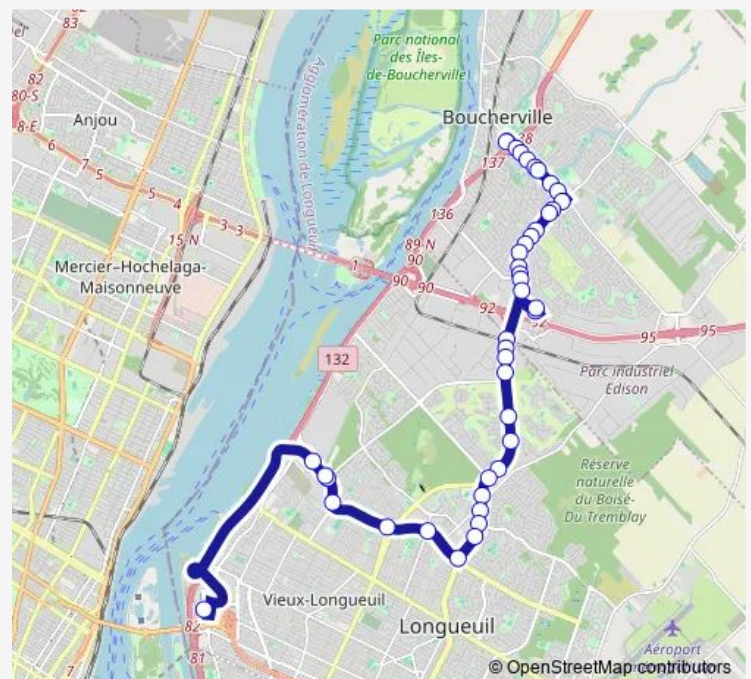

Saturday 05:50-18:15

Sunday 05:50-18:14

Route info

Direction: Terminus De Montarville

Stops: 41

Trip Duration: 0 hour 43 min

Jacques-Cartier E. / Jean-Neveu

Jacques-Cartier E. / ch. du Lac