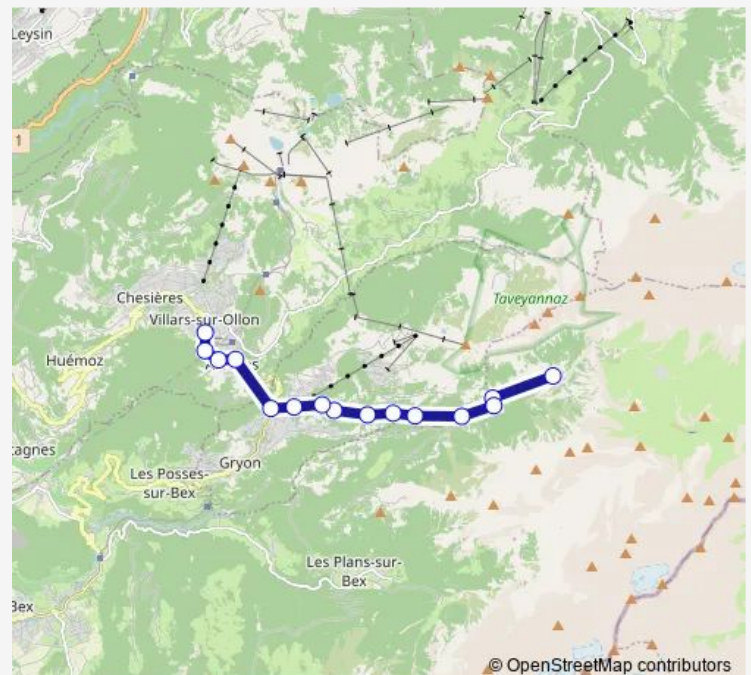

Arveyes, gare

Arveyes, Regina

Villars-sur-Ollon, Le Bristol

Villars-sur-Ollon, gare

Route schedule

Solalex — Villars-sur-Ollon, gare

Monday 08:19-18:02

Tuesday 08:19-18:02

Wednesday 08:19-18:02

Thursday 08:19-18:02

Friday 08:19-18:02

Saturday 08:19-18:02

Sunday 08:19-18:02

Route info

Direction: Solalex

Stops: 15

Trip Duration: 0 hour 23 min

Direction

Villars-sur-Ollon, gare — Solalex

15 stops

[Open route schedule](#)

Villars-sur-Ollon, gare

Villars-sur-Ollon, Le Bristol

Arveyes, Regina

Wednesday 08:31-18:31

Thursday 08:31-18:31

Friday 08:31-18:31

Saturday 08:31-18:31

Sunday 08:31-18:31

Route info

Direction: Villars-sur-Ollon, gare

Stops: 15