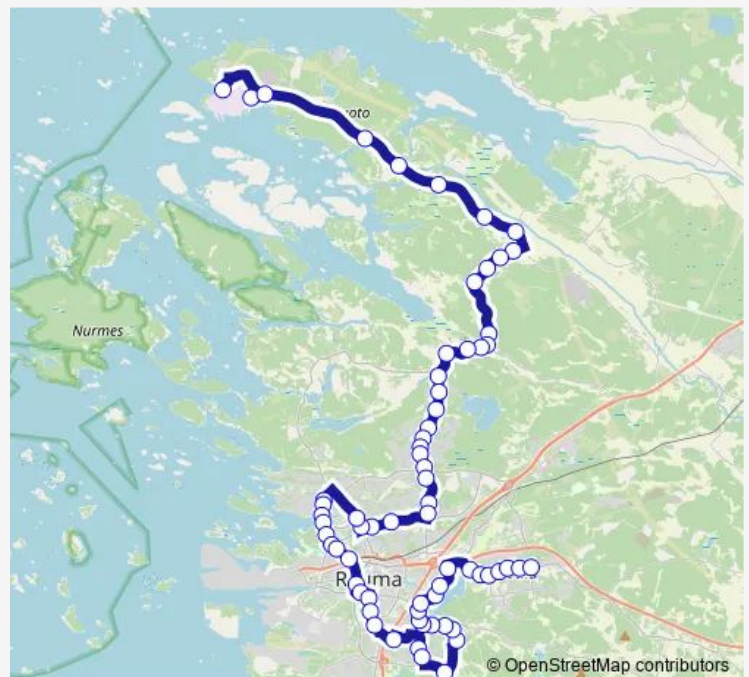

Bus 161 Rauma-Syvärauma-Sorkka-Olkiluoto

[Go to website](#)

Direction

Olkiluoto 3 — Uotilan koulu I

67 stops

[Open route schedule](#)

Olkiluoto 3

Olkiluoto 1&2

Olkiluoto pääportti I

Rummi th I

Pohjoisrannantie I

Orjasaari I

Villinkari E

Hankkila I

Hyörtti L

Sohantie 270 L

Hepoluoto L

Laaksosen puutarha L

Sohantie 36 E

Sorkka

Jusontie L

Puuluntie L

Vuolokarintie L

Haapasaari th E

Valtasentie E

Kaaron koulu E

Kaarojärventie E

Route schedule

Olkiluoto 3 — Uotilan koulu I

Monday 17:30

Tuesday 17:30

Wednesday 17:30

Thursday 17:30

Friday 17:30

Saturday —

Sunday —

Route info

Direction: Olkiluoto 3

Stops: 67

Trip Duration: 0 hour 45 min

■ 161 — Rauma-Syvärauma-Sorkka-Olkiluoto

BusMaps