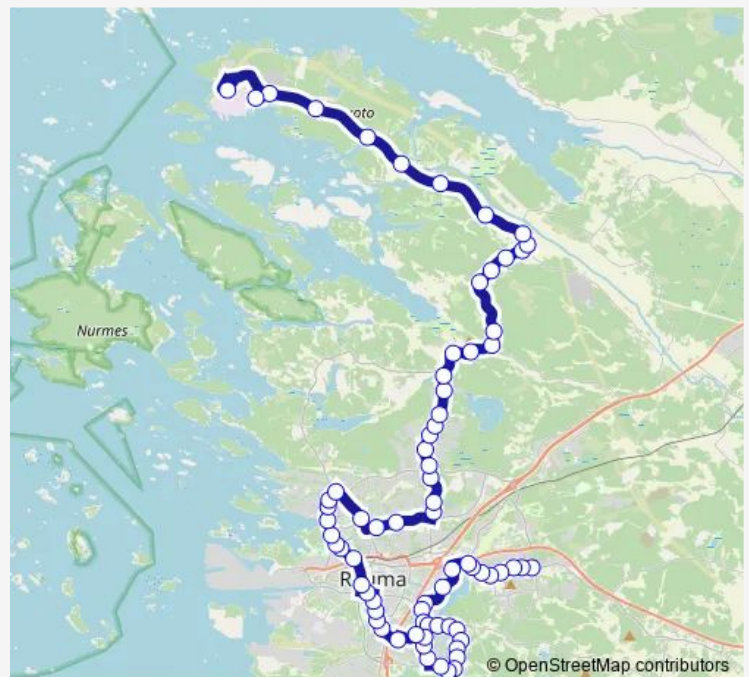

Thursday 06:55

Friday 06:55

Saturday —

Sunday —

Route info

Direction: Uotilan koulu L

Stops: 73

Trip Duration: 1 hour 0 min