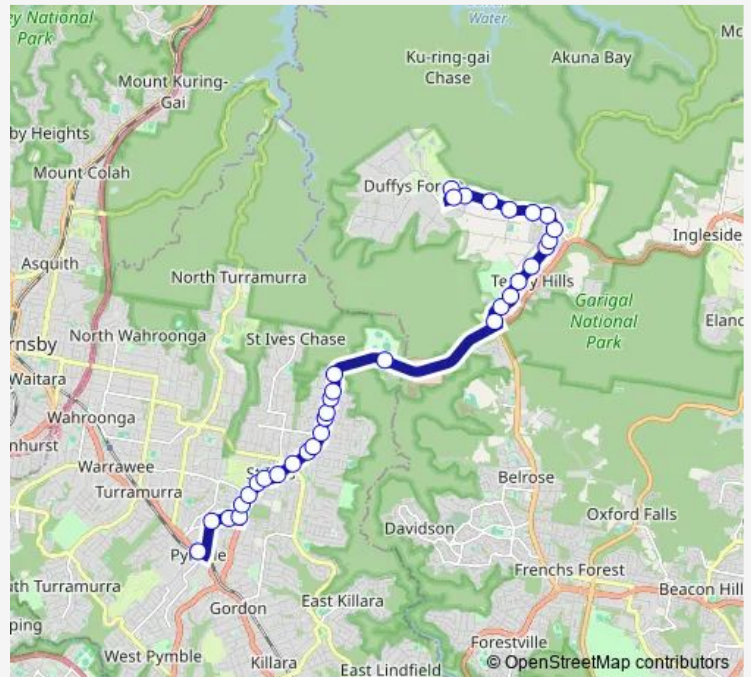

School Bus 161 Pymble Station to Sydney Japanese International School

[Go to website](#)

Direction

Grandview St Opp Pymble Station — Sydney Japanese School

34 stops

[Open route schedule](#)

- Grandview St Opp Pymble Station
- Telegraph Rd Opp Station St
- Telegraph Rd At Ganmain Rd
- Mona Vale Rd Opp Vista St
- Mona Vale Rd At Fairway Av
- Mona Vale Rd Before Pentecost Av
- Christ Church St Ives Anglican, Mona Vale Rd
- St Ives Shopping Village, Mona Vale Rd
- Mona Vale Rd At Memorial Av
- Mona Vale Rd At Link Rd
- Mona Vale Rd At Garrick Rd
- Mona Vale Rd At Douglas St
- Mona Vale Rd Opp Brigidine College
- St Ives Preparatory School, Mona Vale Rd
- Mona Vale Rd Before Mawson St
- Mona Vale Rd At Palm St
- Mona Vale Rd At Kitchener St
- Ku-Ring-Gai Wildflower Gardens, Mona Vale Rd
- St Ives Showground, Mona Vale Rd
- Myoora Rd After Mona Vale Rd

Route schedule

Grandview St Opp Pymble Station — Sydney Japanese School

Monday	07:48
Tuesday	07:48
Wednesday	07:48
Thursday	07:48
Friday	07:48
Saturday	—
Sunday	—

Route info

Direction: Grandview St Opp Pymble Station

Stops: 34

Trip Duration: 0 hour 32 min

161 — Pymble Station to Sydney Japanese International School **BusMaps**

Forestville Montessori School, Myoora Rd

11 Myoora Rd

Myoora Rd Before Aumuna Rd

German International School Sydney, Myoora Rd

Terrey Hills Public School, Myoora Rd

Myoora Rd After Terrigal Rd

Myoora Rd Before Booralie Rd

Booralie Rd Opp Terrey Hills Nursing Home

Booralie Rd Opp Burruga Av

Booralie Rd At Kallaroo Rd

103 Booralie Rd