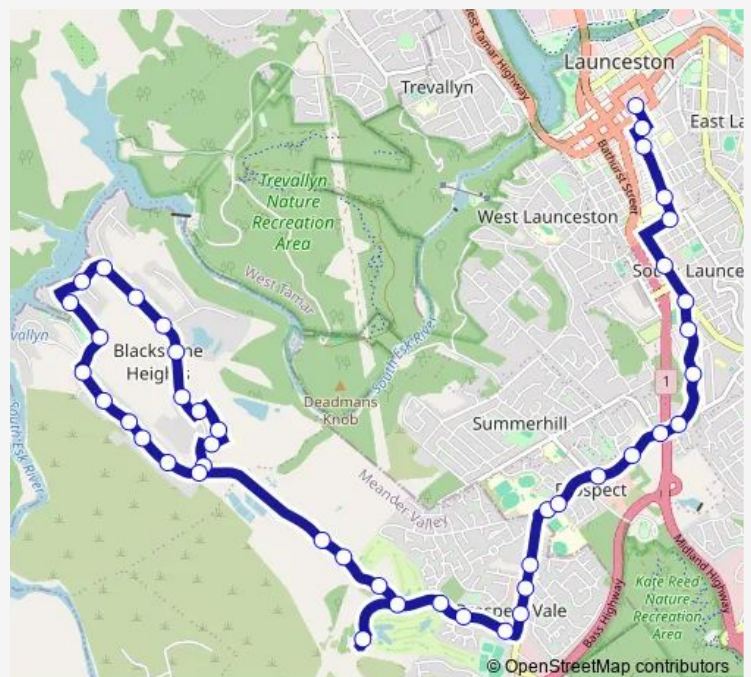

Saturday 08:57-16:57

Sunday —

Route info

Direction: Panorama Rd Cnr Blackstone Rd

Stops: 44

Trip Duration: 0 hour 32 min

Country Club Casino (Opp. Watergarden Entrance)

Country Club Ave Past Casino Rise Junction

opp.No.65 Howick Street

Charles St Outside Lton General Hospital

No.194 Charles St

No.66a Elizabeth St (Opp. Princes Square)

St John St Cnr York St

Direction

Stop A1, St John St Cnr Paterson St — Panorama Rd Cnr Blackstone Rd

27 stops

[Open route schedule](#)

Stop A1, St John St Cnr Paterson St

Elizabeth St Outside Princes Square

Opp. No.194 Charles St (Near Frederick St)

Charles St Opp. Lton General Hospital

No.65 Howick St

Stop 6, No.299-301 Wellington St

Thursday 09:09-17:40

Friday 09:09-17:40

Saturday 08:36-16:36

Sunday —

Route info

Direction: Stop A1, St John St Cnr Paterson St

Stops: 27

Trip Duration: 0 hour 21 min