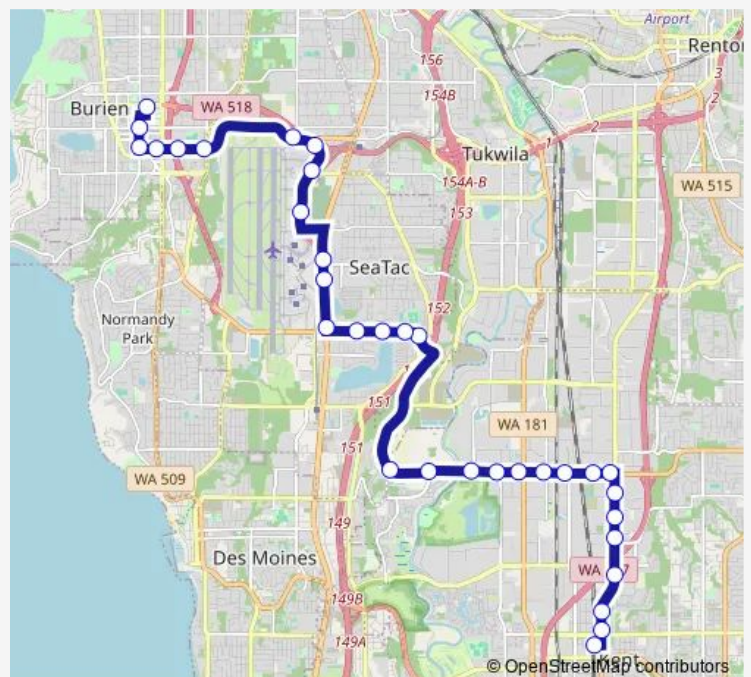

S 188th St & 42nd Ave S

S 188th St & 36th Ave S

International Blvd & S 188th St

Route schedule

Kent Sounder Station - Bay 2 — Burien Transit Center - Bay 1

Monday 03:34-02:30⁺¹

Tuesday 03:30-02:30⁺¹

Wednesday 03:30

Thursday 04:43-02:30⁺¹

Friday 03:30-02:30⁺¹

Saturday 03:30-02:24⁺¹

Sunday 03:34-02:24⁺¹

Route info

Direction: Kent Sounder Station - Bay 2

Stops: 33

Trip Duration: 0 hour 32 min

161

International Blvd & S 180th St

International Blvd & S 176th St - Bay 2

Air Cargo Rd & S 166th St

Air Cargo Rd & S 160th St

Air Cargo Rd & S 156th St

S 154th Ln & 24th Ave S

S 156th St & Des Moines Memorial Dr S

S 156th St & 2nd Ave S

SW 156th St & 2nd Ave Sw

4th Ave SW & SW 156th St

4th Ave SW & SW 152nd St

Burien Transit Center - Bay 1

Direction

Burien Transit Center - Bay 6 — Kent Sounder Station - Bay 2

35 stops