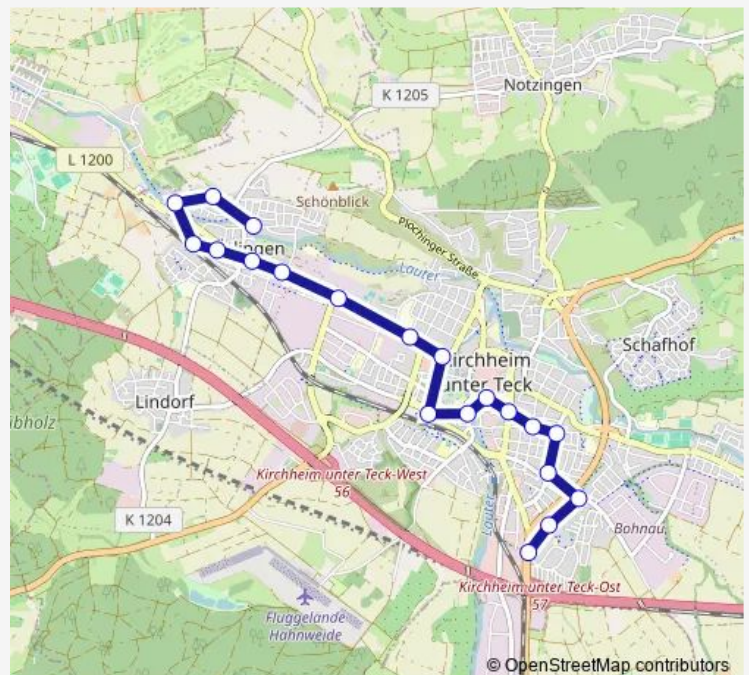

Route info

Direction: Ötlingen Halde

Stops: 11

Trip Duration: 0 hour 17 min

Direction

Ötlingen Mörikeschule — Kirchheim (T)

7 stops

[Open route schedule](#)