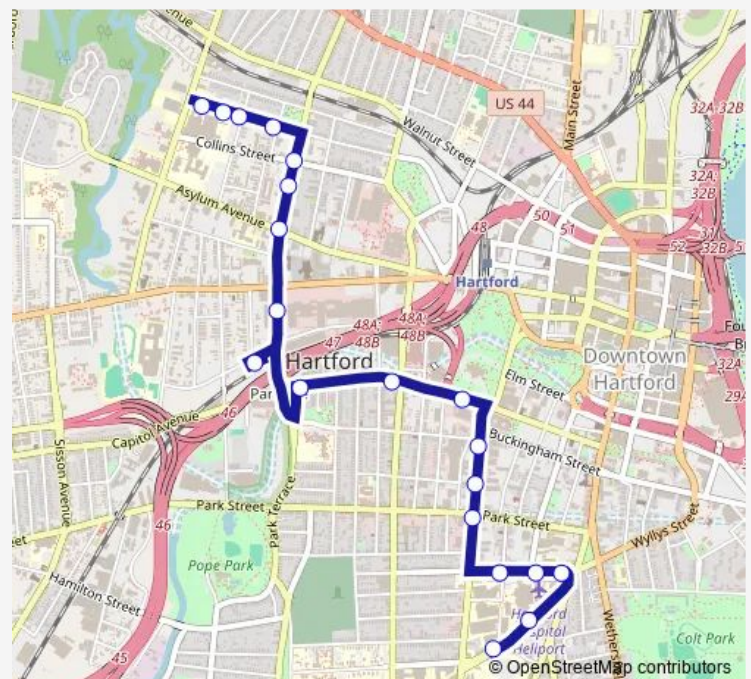

### Route schedule

Ashley St @ Woodland St — Retreat Ave @ Seymour St

Monday 04:59-00:36<sup>+1</sup>

Tuesday 04:59-00:36<sup>+1</sup>

Wednesday 04:59-00:36<sup>+1</sup>

Thursday 04:59-00:36<sup>+1</sup>

Friday 04:59-00:36<sup>+1</sup>

### Route info

Direction: Ashley St @ Woodland St

Stops: 20

Trip Duration: 0 hour 23 min

161 — Hospital Connector

BusMaps

## Direction

Retreat Ave @ Seymour St — Ashley St @ Woodland St

19 stops

[Open route schedule](#)

Retreat Ave @ Seymour St

Washington St @ Retreat Ave

Washington St @ Zwieback St

Washington St @ Jefferson St

## Route schedule

Retreat Ave @ Seymour St — Ashley St @ Woodland St

Monday 04:52-00:19<sup>+1</sup>

Tuesday 04:52-00:19<sup>+1</sup>

Wednesday 04:52-00:19<sup>+1</sup>

Thursday 04:52-00:19<sup>+1</sup>

Friday 04:52-00:19<sup>+1</sup>