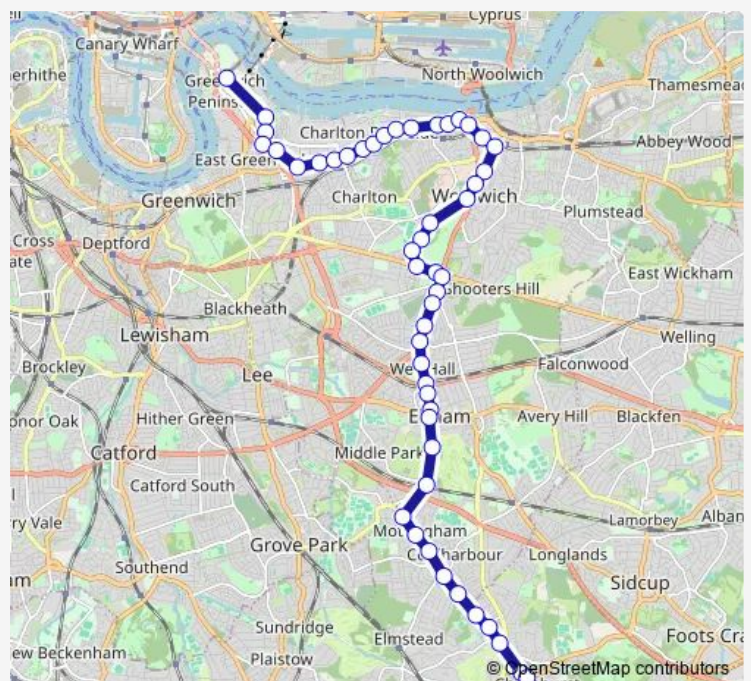

John Wilson Street / Powis Street

Calderwood Street

Woolwich Arsenal Station

Claydown Mews

Route schedule

North Greenwich Station — Chislehurst War Memorial

Monday 00:10-23:58

Tuesday 00:10-23:58

Wednesday 00:10-23:58

Thursday 00:10-23:58

Friday 00:10-23:58

Saturday 00:10-23:58

Sunday 00:10-23:58

Route info

Direction: North Greenwich Station

Stops: 50

Trip Duration: 1 hour 5 min

Gunner Lane

Ha Ha Road / Grand Depot Road

Queen Elizabeth Hospital / Main Entrance

Queen Elizabeth Hospital / West Entrance

Greenwich Heights

Shooters Hill Road /Baker Road

Shooters Hill Rd /Well Hall Rd

Thursday 00:09-23:57

Friday 00:09-23:57

Saturday 00:09-23:57

Sunday 00:09-23:57

Route info

Direction: Chislehurst War Memorial

Stops: 50

Trip Duration: 1 hour 12 min