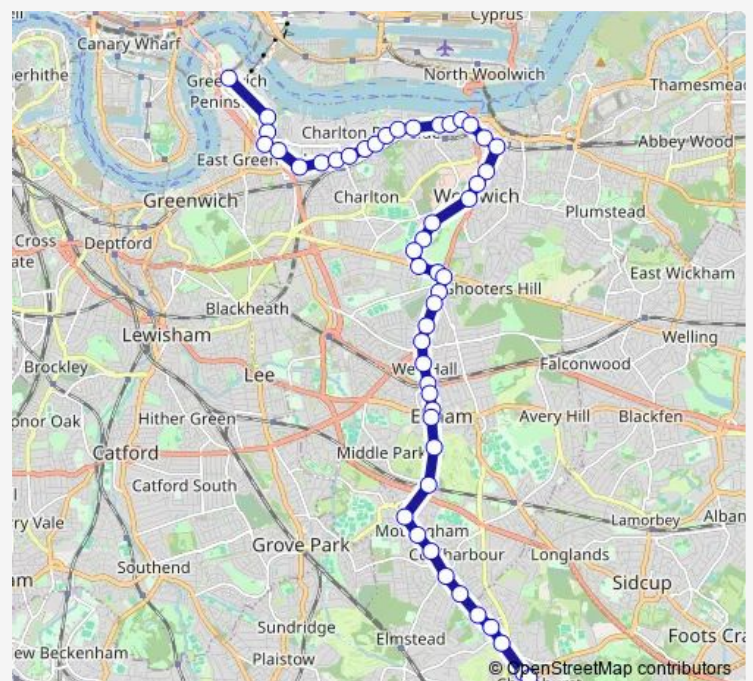

### Direction

North Greenwich Station — Chislehurst War Memorial

50 stops

[Open route schedule](#)

North Greenwich Station

Millennium Village / Oval Square

Millennium Village South

Millennium Leisure Park West

### Route schedule

North Greenwich Station — Chislehurst War Memorial

Monday 00:10-23:58

Tuesday 00:10-23:58

Wednesday 00:10-23:58

Thursday 00:10-23:58

Friday 00:10-23:58

Saturday 00:10-23:58

### Route info

Direction: North Greenwich Station

Stops: 50

Trip Duration: 0 hour 55 min

Gunner Lane

Ha Ha Road / Grand Depot Road

Queen Elizabeth Hospital / Main Entrance

Queen Elizabeth Hospital / West Entrance

## Route info

Direction: Chislehurst War Memorial

Stops: 50

Trip Duration: 0 hour 52 min

Ha Ha Road / Repository Road

Gunner Lane

Naafi Messing Store

Woolwich Arsenal Station