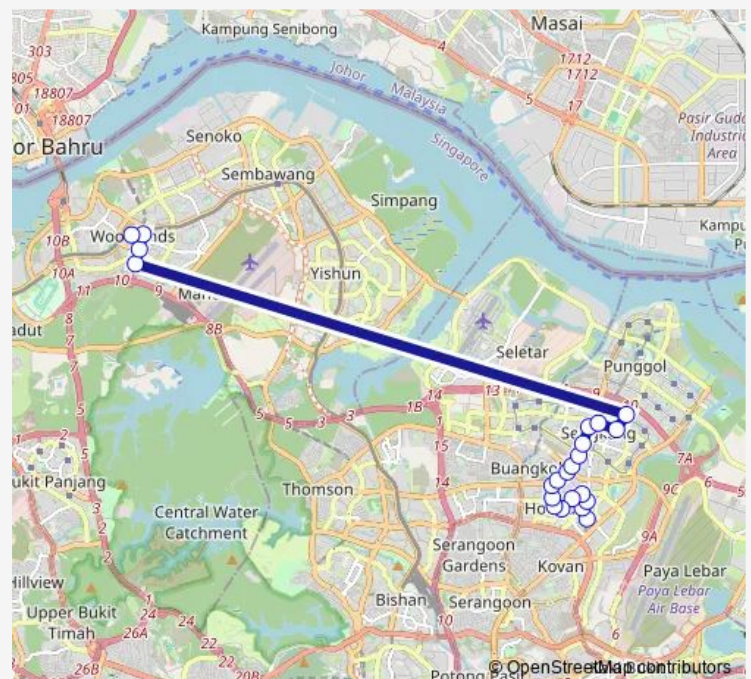

Thursday 05:45

Friday 05:45

Saturday 05:45

Sunday 06:00

Route info

Direction: Hougang Ctrl Int

Stops: 22

Trip Duration: 1 hour 34 min

Wednesday 05:45

Thursday 05:45

Friday 05:45

Saturday 06:00

Sunday 06:00

Route info

Direction: Woodlands Int

Stops: 23