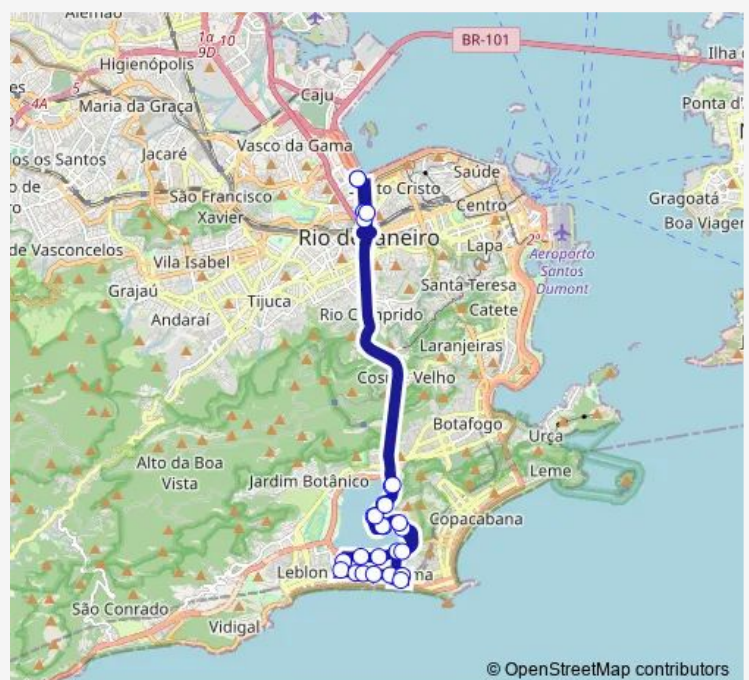

Bus 161 Terminal Gentileza - Ipanema

[Go to website](#)

Direction

Terminal Gentileza : Plataforma B3 — Terminal Gentileza : Plataforma B3

27 stops

[Open route schedule](#)

Terminal Gentileza : Plataforma B3

Francisco Eugênio

Estação Barão de Mauá : Pista Lateral

Vitor Maurtua

Ministro Armando de Alencar

Tabatinguera

Calombo

Parque da Catacumba

Vinicius de Moraes

Maria Quitéria

Aníbal de Mendonça

Humberto de Campos

Metrô Jardim de Alah

BRS 1,2,3: Aníbal de Mendonça

BRS 1,2,3: Garcia d'Ávila

BRS 1,2,3: Maria Quitéria

BRS 1,2,3: Joana Angélica

BRS 1,2,3: Vinicius de Moraes

BRS 1,2,3: Farme de Amoedo

Vinicius de Moraes

Parque da Catacumba

Route schedule

Terminal Gentileza : Plataforma B3 — Terminal Gentileza : Plataforma B3

Monday 00:00

Tuesday 00:00

Wednesday 00:00

Thursday 00:00

Friday 00:00

Saturday 00:00

Sunday 00:00

Route info

Direction: Terminal Gentileza : Plataforma B3

Stops: 27

Trip Duration: 1 hour 5 min

© OpenStreetMap contributors

161 — Terminal Gentileza - Ipanema