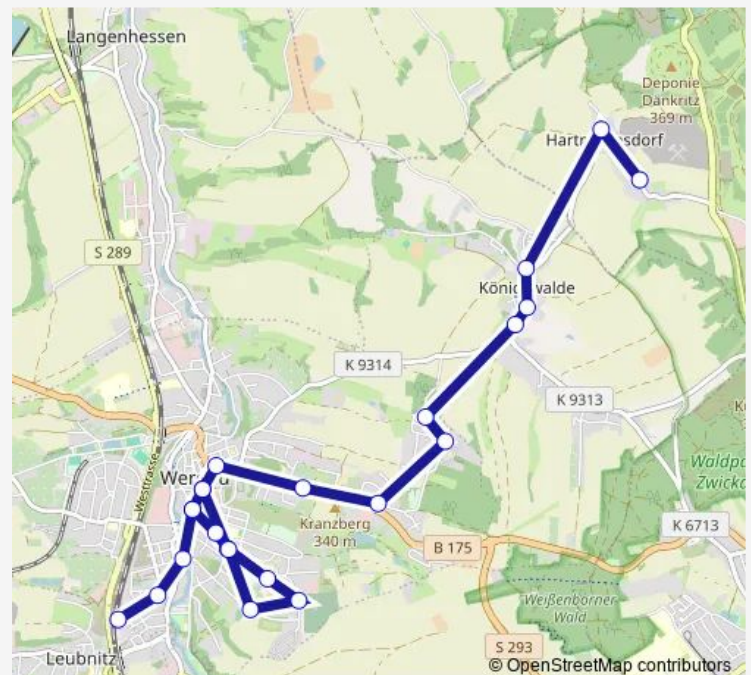

Thursday 06:14-15:35

Friday 06:14-15:35

Saturday —

Sunday —

Route info

Direction: Hartmannsdorf, Gerätehaus

Stops: 15

Trip Duration: 0 hour 23 min

Direction

Werdau, Bahnhof — Hartmannsdorf, Gerätehaus

23 stops

[Open route schedule](#)

Werdau, Bahnhof

Werdau, Bahnhofstr

Werdau, ehem Reißfaserwerk

Werdau, A-Bebel-Str/Einm Ziegelstr

Thursday 06:51-17:19

Friday 06:51-17:19

Saturday —

Sunday —

Route info

Direction: Werdau, Bahnhof

Stops: 23

Trip Duration: 0 hour 34 min

Route info

Direction: Werdau, Johannisplatz

Stops: 21

Trip Duration: 0 hour 32 min

161 Bus time schedules and route maps are available in an offline PDF at busmaps.com. Use the busmaps.com website to see live bus times, train schedule or subway schedule, and step-by-step directions for all public transit in Werdau