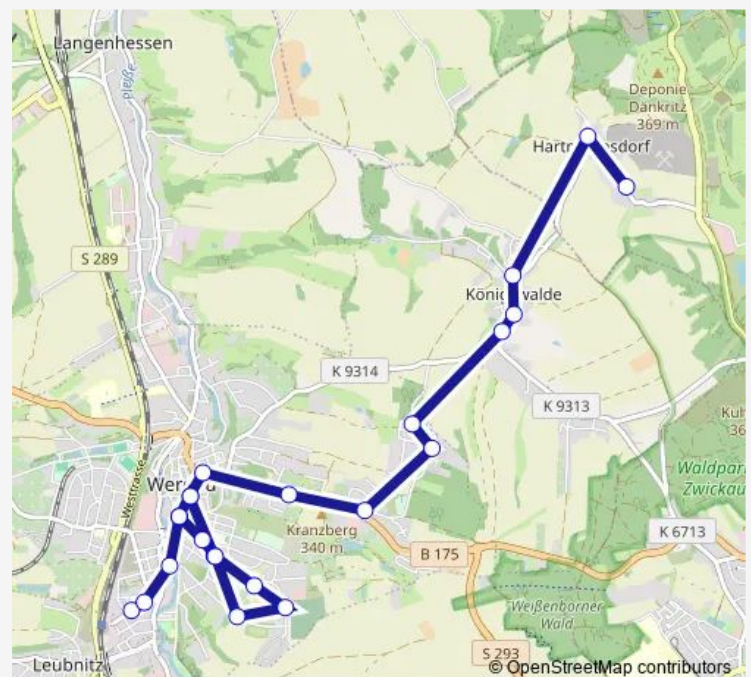

### Route schedule

Hartmannsdorf, Gerätehaus — Werdau, Bahnhof

Monday 07:19

Tuesday 07:19

Wednesday 07:19

Thursday 07:19

Friday 07:19

Saturday —

### Route info

Direction: Hartmannsdorf, Gerätehaus

Stops: 19

Trip Duration: 0 hour 27 min

161

BusMaps