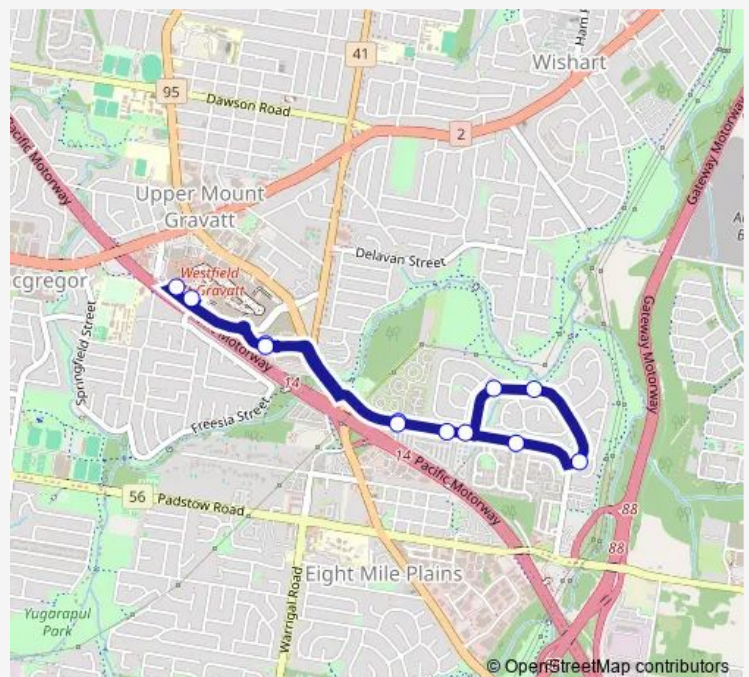

Bus 161 Wishart Outlook - City

[Go to website](#)

Direction

Queen Street station, 1i — Garden City Shopping Centre station

17 stops

[Open route schedule](#)

- Queen Street station, 1i
- Buranda busway, platform 2
- Greenslopes station, platform 2
- Holland Park West station, platform 2
- Griffith University station, platform 2
- Upper Mt Gravatt station, platform 2
- MacGregor St at Garden City Depot
- Holmead Rd at Brisbane Holiday Village
- Holmead Rd at Nardie St
- Nardie St at Goorari St
- Nardie St at Blue Grass Cr
- Nardie St at Vanderbilt St
- Holmead Rd near Brampton St
- Holmead Rd at Nardie St
- Holmead Rd at Wishart Lookout
- MacGregor St at Garden City Depot
- Garden City Shopping Centre station

Route schedule

Queen Street station, 1i — Garden City Shopping Centre station

Monday	18:06
Tuesday	18:06
Wednesday	18:06
Thursday	18:06
Friday	18:06
Saturday	—
Sunday	—

Route info

Direction: Queen Street station, 1i

Stops: 17

Trip Duration: 0 hour 39 min

161 — Wishart Outlook - City

Direction

Queen Street station, 1i — Queen Street station

22 stops

[Open route schedule](#)

Queen Street station, 1i

Saturday —

Sunday —

Route info

Direction: Queen Street station, 1i

Stops: 22

Trip Duration: 1 hour 3 min

Direction

Garden City Shopping Centre station, stop I — Garden City Shopping Centre station