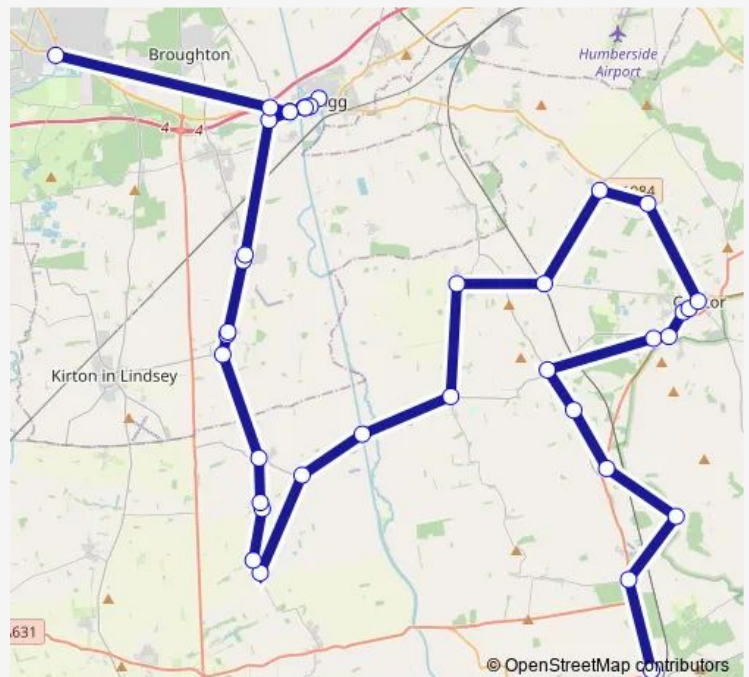

Thursday 09:30

Friday —

Saturday —

Sunday —

Route info

Direction: Market Place

Stops: 40

Trip Duration: 2 hour 0 min

161 — Market Rasen - Brigg - Scunthorpe (Lakeside)

Letter Box

Cliff Road Crossroads

Royal Oak Inn

Marquis Of Granby PH

Lodge Gates

Red Lion

Carr Lane

Redbourne Road

East Street

King William Pub

Silversides Lane

Falcon Way

Brocklesby Court

Cary Lane

Brocklesby Court

Falcon Way

Silversides Lane

Castlethorpe Corner

Morrisons

Direction

Morrison's — Market Place

40 stops

[Open route schedule](#)