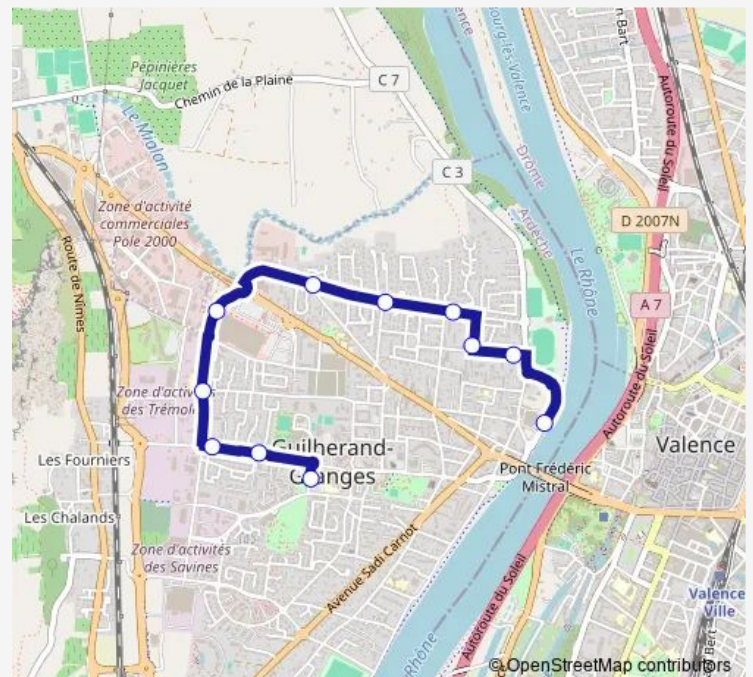

Bus 161 Ligne 160

[Go to website](#)

Direction

Bords DU Rhone — College DE Gaulle

11 stops

[Open route schedule](#)

Bords DU Rhone

Prague

Saturday —

Sunday —

Route info

Direction: Bords DU Rhone

Stops: 11

Trip Duration: 0 hour 11 min

161 — Ligne 160

Direction

College DE Gaulle — Bords DU Rhone

11 stops

[Open route schedule](#)

College DE Gaulle

Claudiel

Rostand

Gagarine

Guilherand Centre Cial

Monday 15:38-16:38

Tuesday 15:38-16:38

Wednesday —

Thursday 15:38-16:38

Friday 15:38-16:38

Saturday —

Sunday —

Route info