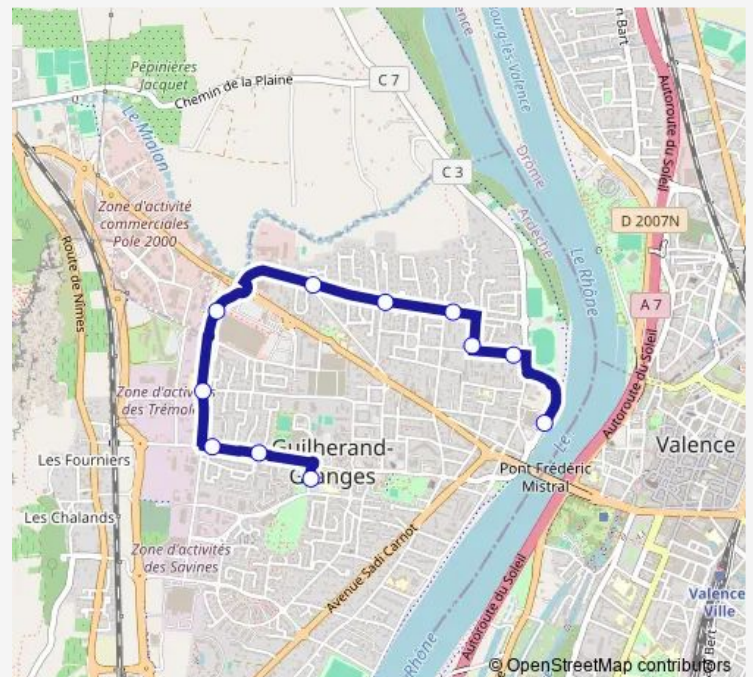

Bus 161 Ligne 160

[Go to website](#)

Direction

Bords DU Rhone — College DE Gaulle

11 stops

[Open route schedule](#)

Bords DU Rhone

Prague

Saturday —

Sunday —

Route info

Direction: Bords DU Rhone

Stops: 11

Trip Duration: 0 hour 11 min

Direction

College DE Gaulle — Bords DU Rhone

11 stops

[Open route schedule](#)

College DE Gaulle

Claudet

Rostand

Gagarine

Guilherand Centre Cial

Anatole France

Tuesday 15:38-16:38

Wednesday —

Thursday 15:38-16:38

Friday 15:38-16:38

Saturday —

Sunday —

Route info

Direction: College DE Gaulle