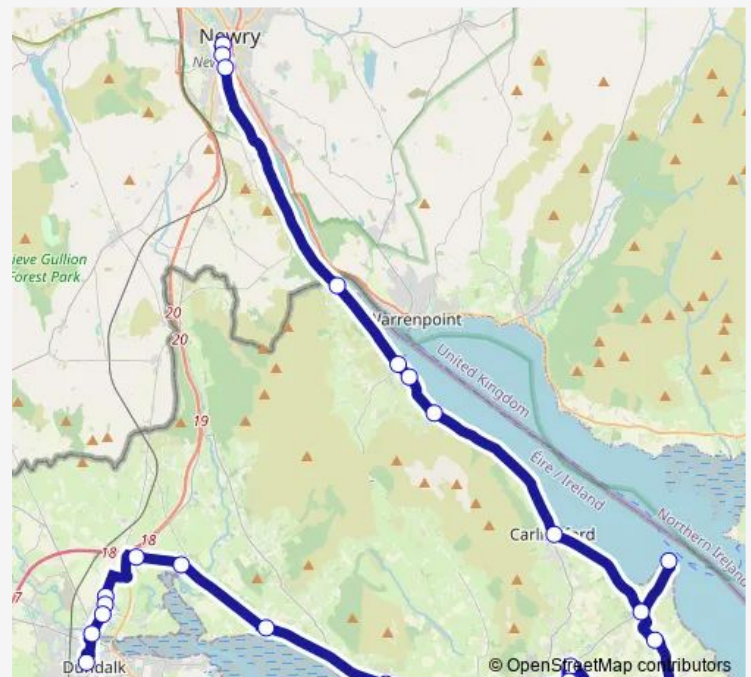

Stops: 24

Trip Duration: 1 hour 10 min

161 — Dundalk - Carlingford - Newry

Newry

Buttercrane Shopping Centre

Newry

Direction

Newry Bus Station — The Long Walk