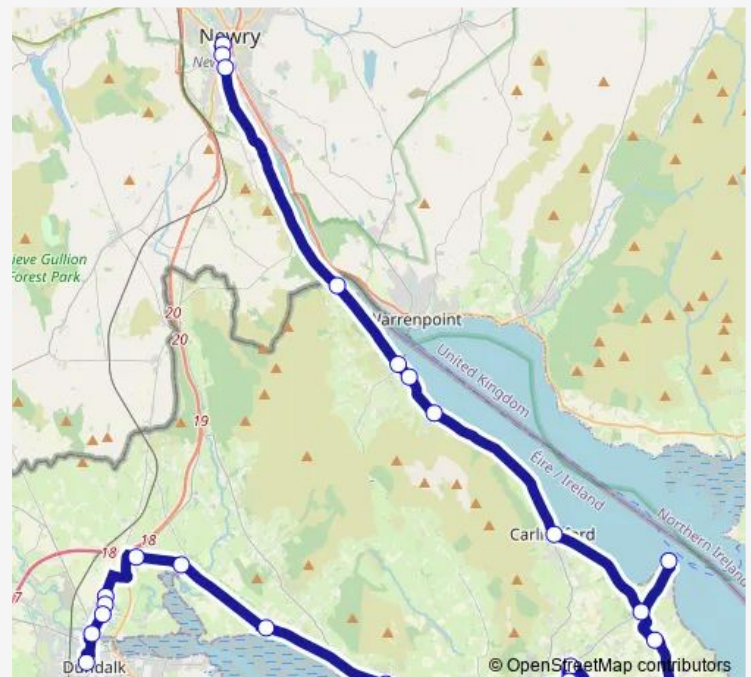

Stops: 24

Trip Duration: 1 hour 10 min

161 — Dundalk - Carlingford - Newry

Newry

Buttercrane Shopping Centre

Newry

Direction

Newry Bus Station — The Long Walk